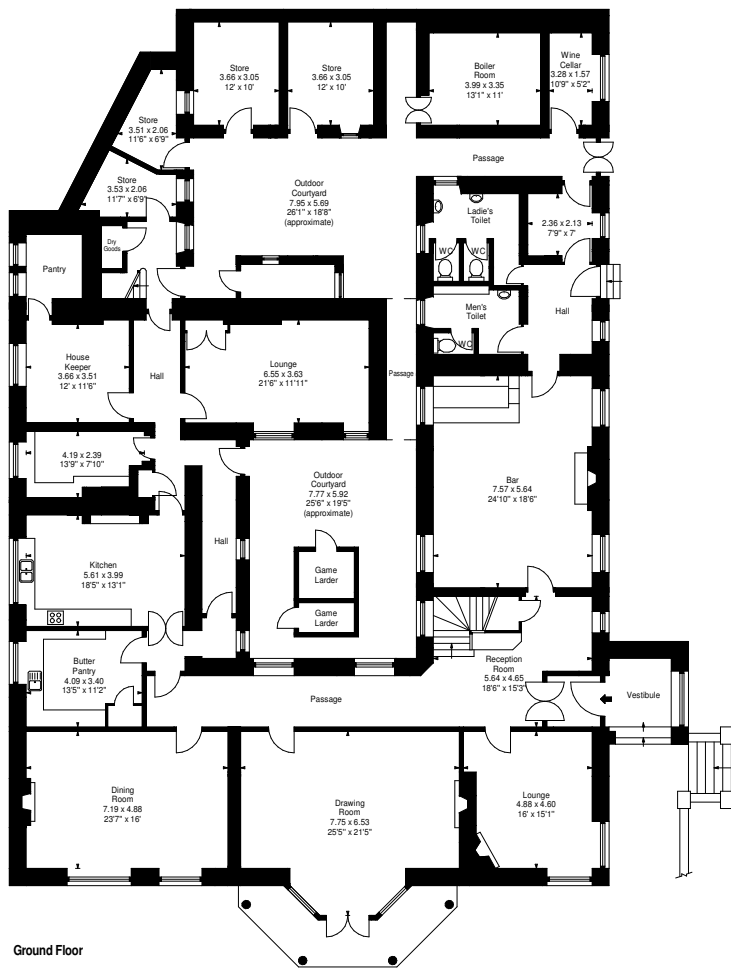

Campus O' May Hotel, AB35 5SE

Gross internal area (approx)
1131.52 sq.m (12180 sq.ft)

Lodge
Gross internal area (approx)
128.67 sq.m (1385 sq.ft)

Ground Floor