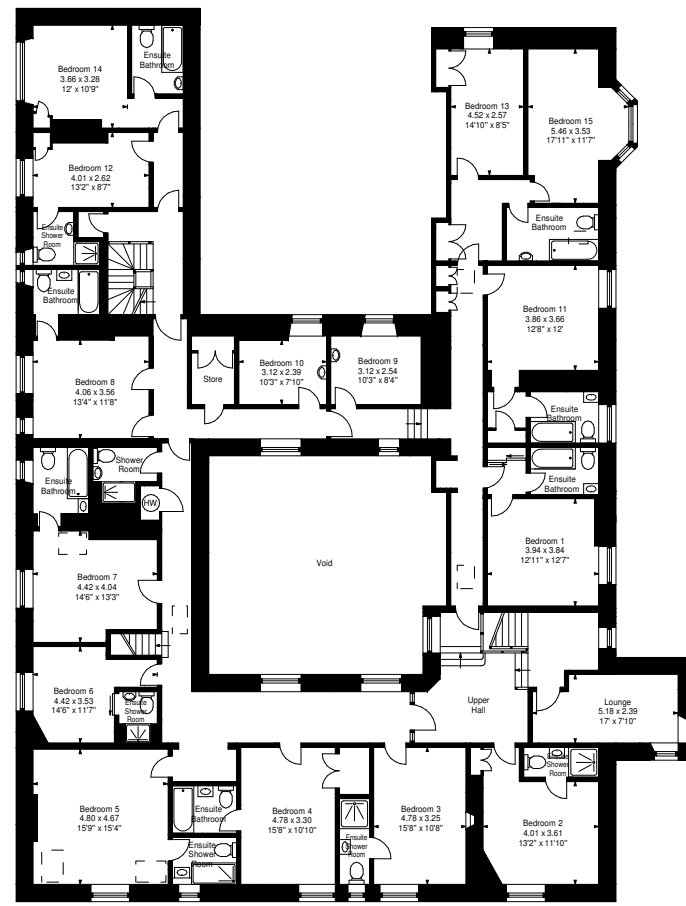

Campus O' May Hotel, AB35 5SE

Gross internal area (approx)
1131.52 sq.m (12180 sq.ft)

Lodge
Gross internal area (approx)
128.67 sq.m (1385 sq.ft)

First Floor