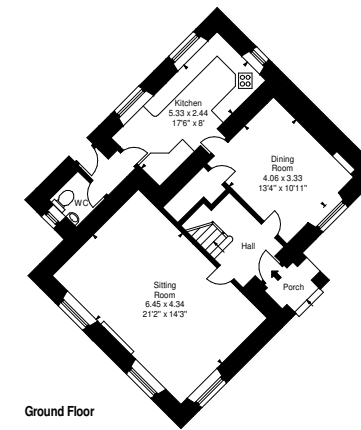

Campus O' May Hotel, AB35 5SE

Gross internal area (approx)
1131.52 sq.m (12180 sq.ft)

Lodge
Gross internal area (approx)
128.67 sq.m (1385 sq.ft)

Ground Floor

First Floor

Second Floor