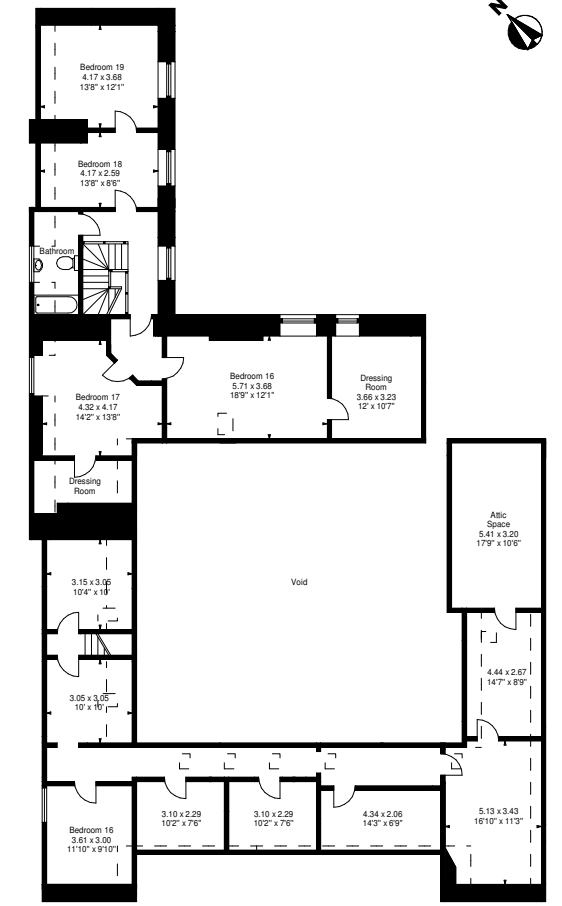

Campus O' May Hotel, AB35 5SE

Gross internal area (approx)
1131.52 sq.m (12180 sq.ft)

Lodge
Gross internal area (approx)
128.67 sq.m (1385 sq.ft)

Second Floor