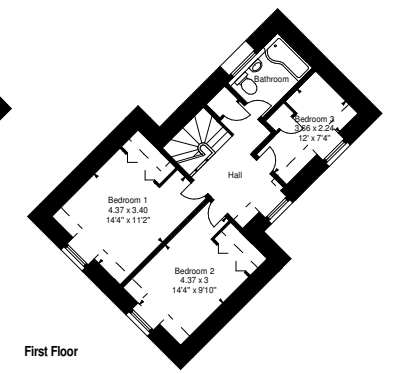

Campus O' May Hotel, AB35 5SE

Gross internal area (approx)
1131.52 sq.m (12180 sq.ft)

Lodge
Gross internal area (approx)
128.67 sq.m (1385 sq.ft)

Ground Floor

First Floor

Second Floor