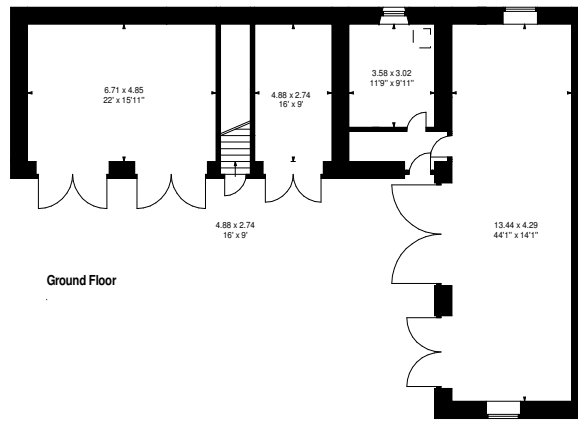

Campus O' May Hotel, AB35 5SE

Gross internal area (approx)
1131.52 sq.m (12180 sq.ft)

Lodge
Gross internal area (approx)
128.67 sq.m (1385 sq.ft)

Ground Floor

First Floor

Second Floor