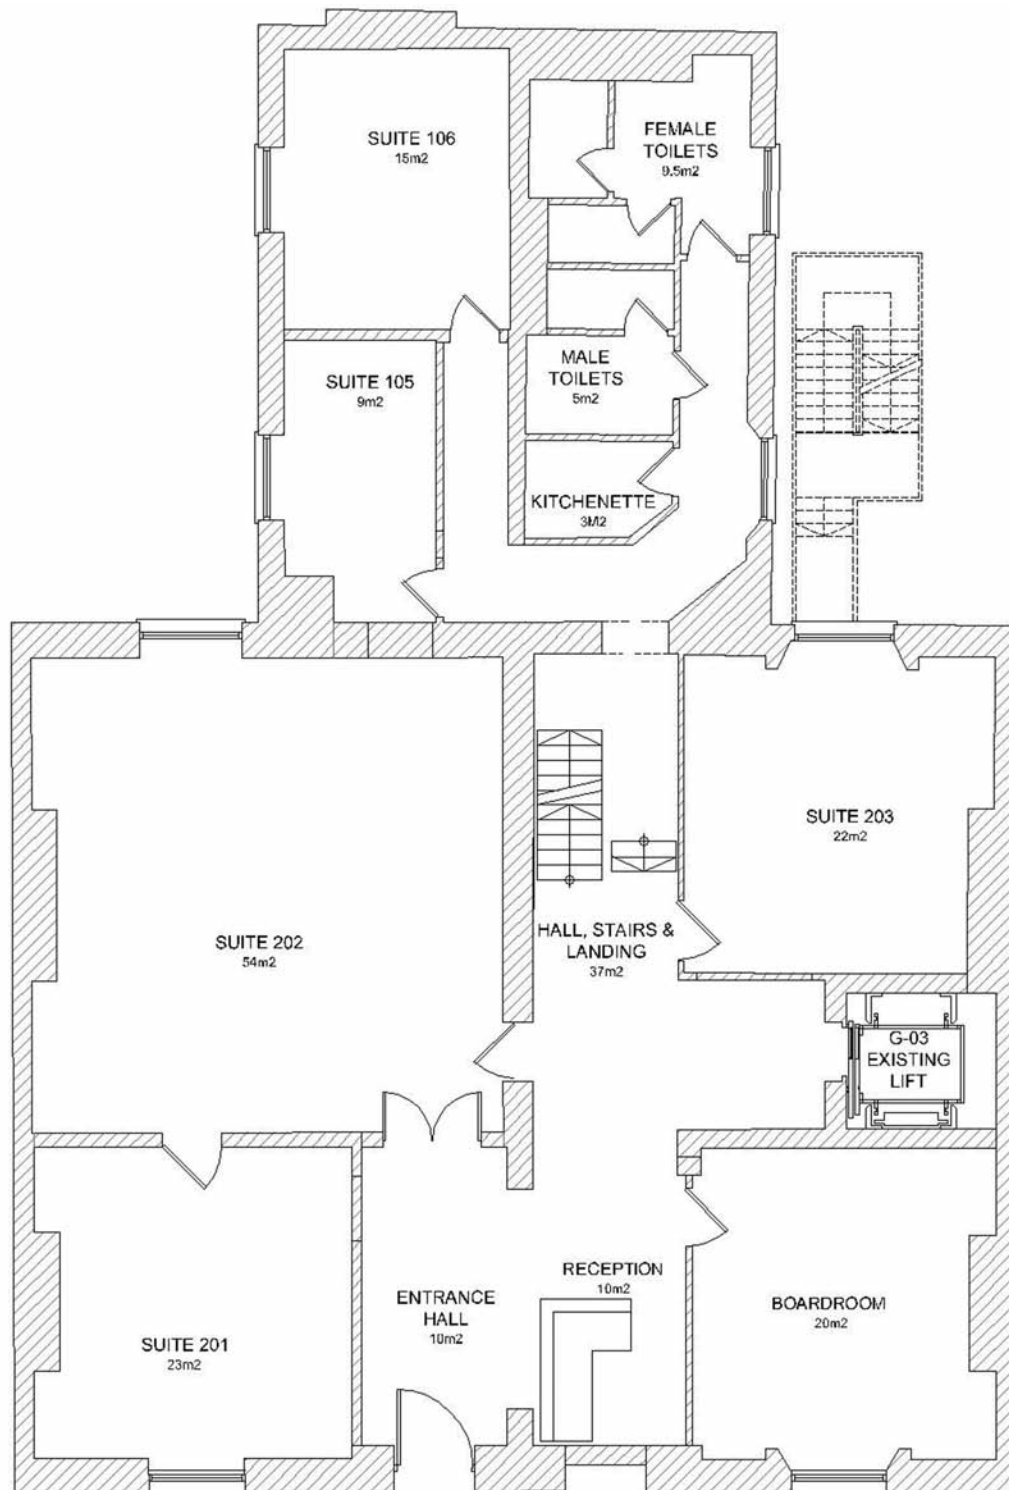

LOWER GROUND FLOOR

Floor	Suite No.	Size
Lower Ground	101	30m ²
Lower Ground	102	51m ²
Lower Ground	103	29m ²
Lower Ground	104	10m ²
Lower Ground	105	9m ²
Lower Ground	106	15m ²

FITZWILLIAM SQUARE WEST, DUBLIN 2

CALL US NOW FOR A
PERSONALISED QUOTATION
00 353 1 665 0400

GROUND FLOOR

Floor	Suite No.	Size
Ground	201	23m ²
Ground	202	54m ²
Ground	203	24m ²
Ground	204	14m ²
Ground	205	14m ²
Ground	206	13m ²

Ground Reception	19m ²
------------------	------------------

FITZWILLIAM SQUARE WEST, DUBLIN 2

CALL US NOW FOR A
PERSONALISED QUOTATION
00 353 1 665 0400

FIRST FLOOR

Floor	Suite No.	Size
First	301	33m ²
First	302	33m ²
First	303	48m ²
First	304	22m ²
First	305	30m ²

FITZWILLIAM SQUARE WEST, DUBLIN 2

CALL US NOW FOR A
PERSONALISED QUOTATION
00 353 1 665 0400

SECOND FLOOR

Floor	Suite No.	Size
Second	401	17m ²
Second	402	14m ²
Second	403	17m ²
Second	404	16m ²
Second	405	53m ²
Second	406	22m ²