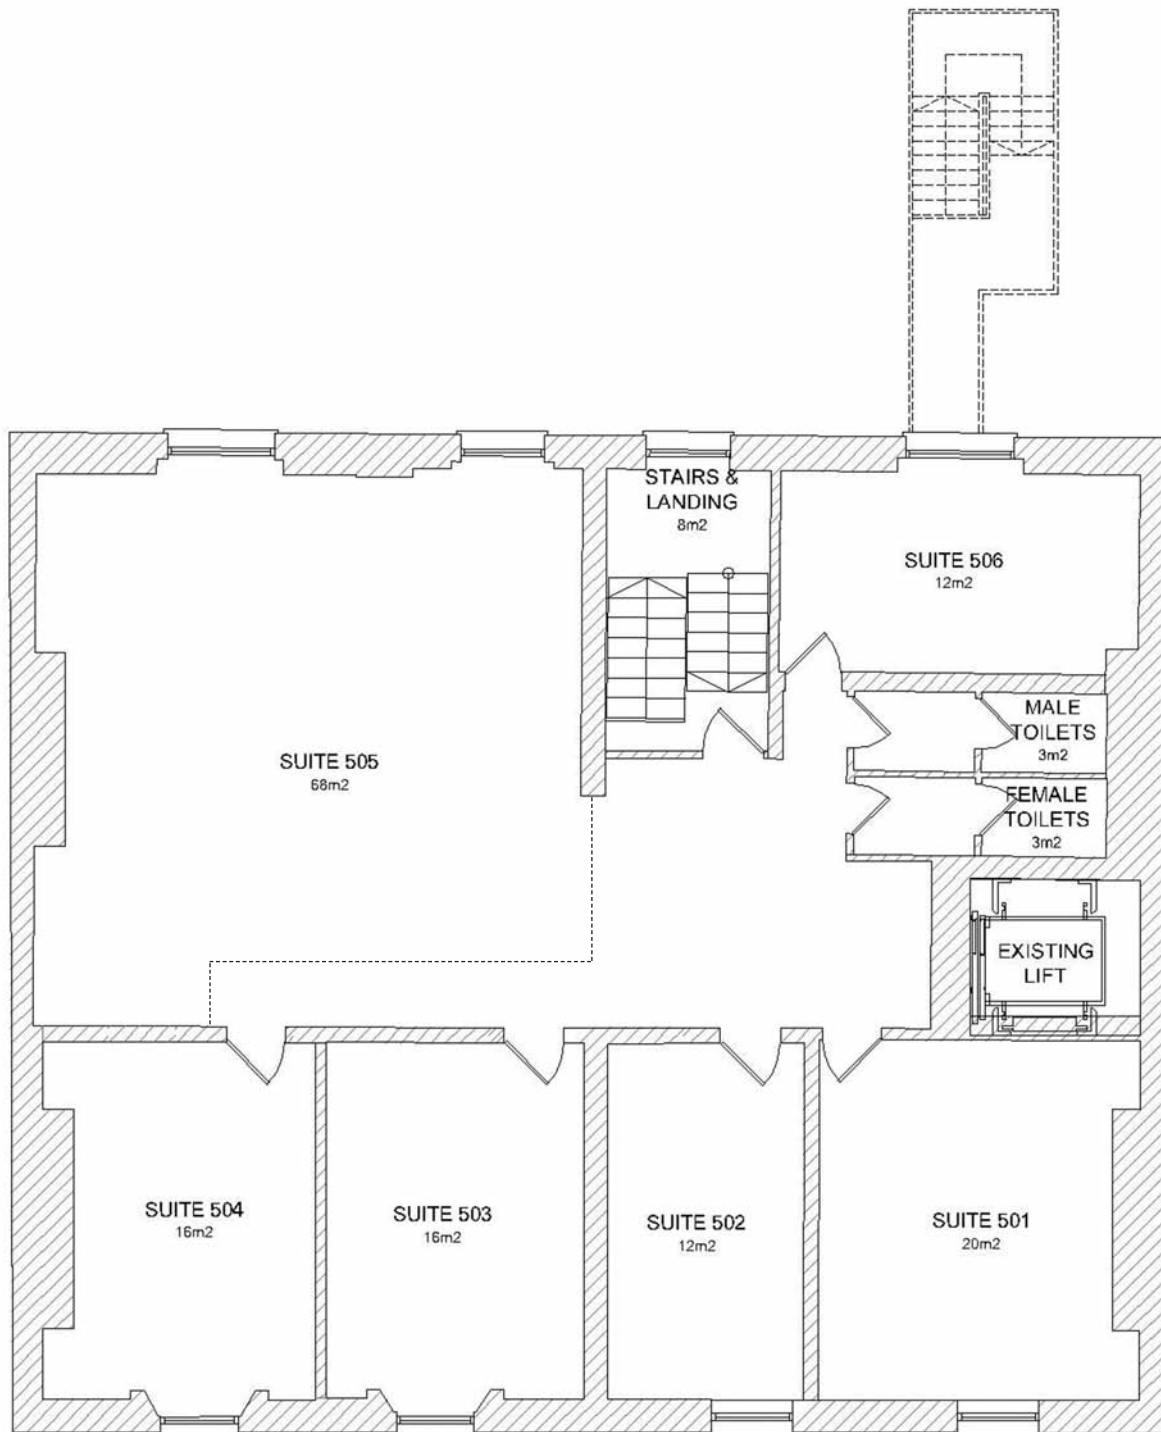

LOWER GROUND FLOOR

Floor	Suite No.	Size
Lower Ground	101	30m ²
Lower Ground	102	51m ²
Lower Ground	103	29m ²
Lower Ground	104	10m ²
Lower Ground	105	9m ²
Lower Ground	106	15m ²

FITZWILLIAM SQUARE WEST, DUBLIN 2

FITZWILLIAM SQUARE WEST, DUBLIN 2

CALL US NOW FOR A
PERSONALISED QUOTATION
00 353 1 665 0400

FIRST FLOOR

Floor	Suite No.	Size
First	301	33m ²
First	302	33m ²
First	303	48m ²
First	304	22m ²
First	305	30m ²

FITZWILLIAM SQUARE WEST, DUBLIN 2

CALL US NOW FOR A
PERSONALISED QUOTATION
00 353 1 665 0400

SECOND FLOOR

Floor	Suite No.	Size
Second	401	17m ²
Second	402	14m ²
Second	403	17m ²
Second	404	16m ²
Second	405	53m ²
Second	406	22m ²

FITZWILLIAM SQUARE WEST, DUBLIN 2

CALL US NOW FOR A
PERSONALISED QUOTATION
00 353 1 665 0400

THIRD FLOOR

Floor	Suite No.	Size
Third	501	20m ²
Third	502	12m ²
Third	503	16m ²
Third	504	16m ²
Third	505	68m ²
Third	506	12m ²