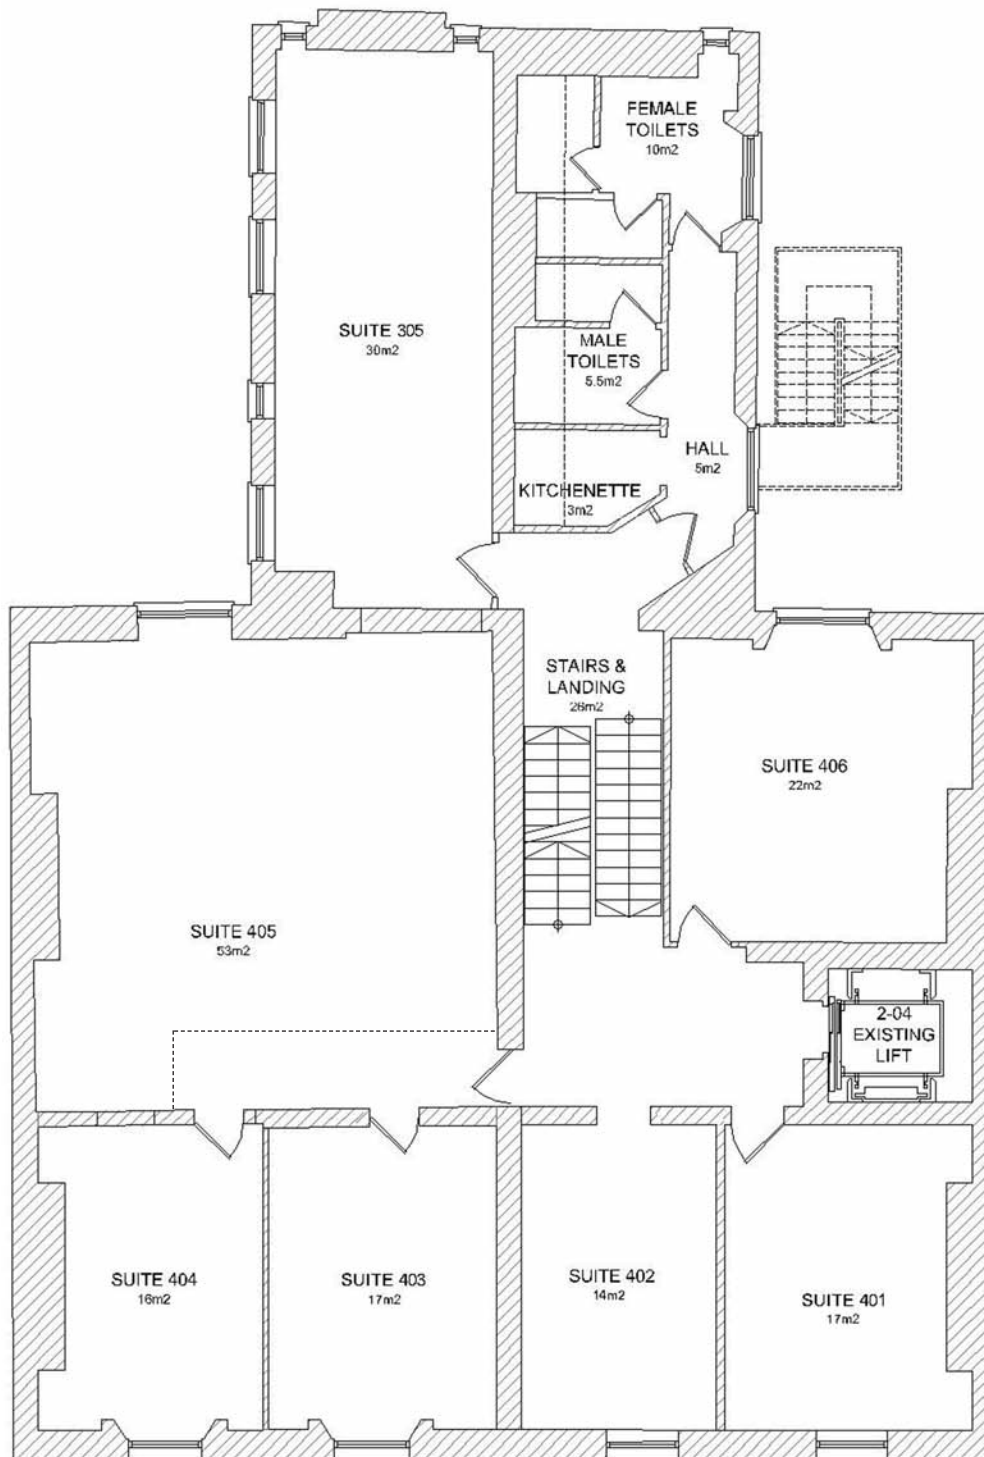

LOWER GROUND FLOOR

Floor	Suite No.	Size
Lower Ground	101	30m ²
Lower Ground	102	51m ²
Lower Ground	103	29m ²
Lower Ground	104	10m ²
Lower Ground	105	9m ²
Lower Ground	106	15m ²

FITZWILLIAM SQUARE WEST, DUBLIN 2

CALL US NOW FOR A
PERSONALISED QUOTATION
00 353 1 665 0400

GROUND FLOOR

Floor	Suite No.	Size
Ground	201	23m ²
Ground	202	54m ²
Ground	203	24m ²
Ground	204	14m ²
Ground	205	14m ²
Ground	206	13m ²

Ground Reception	19m ²
------------------	------------------

FITZWILLIAM SQUARE WEST, DUBLIN 2

CALL US NOW FOR A
PERSONALISED QUOTATION
00 353 1 665 0400

FIRST FLOOR

Floor	Suite No.	Size
First	301	33m ²
First	302	33m ²
First	303	48m ²
First	304	22m ²
First	305	30m ²

FITZWILLIAM SQUARE WEST, DUBLIN 2

CALL US NOW FOR A
PERSONALISED QUOTATION
00 353 1 665 0400

SECOND FLOOR

Floor	Suite No.	Size
Second	401	17m ²
Second	402	14m ²
Second	403	17m ²
Second	404	16m ²
Second	405	53m ²
Second	406	22m ²