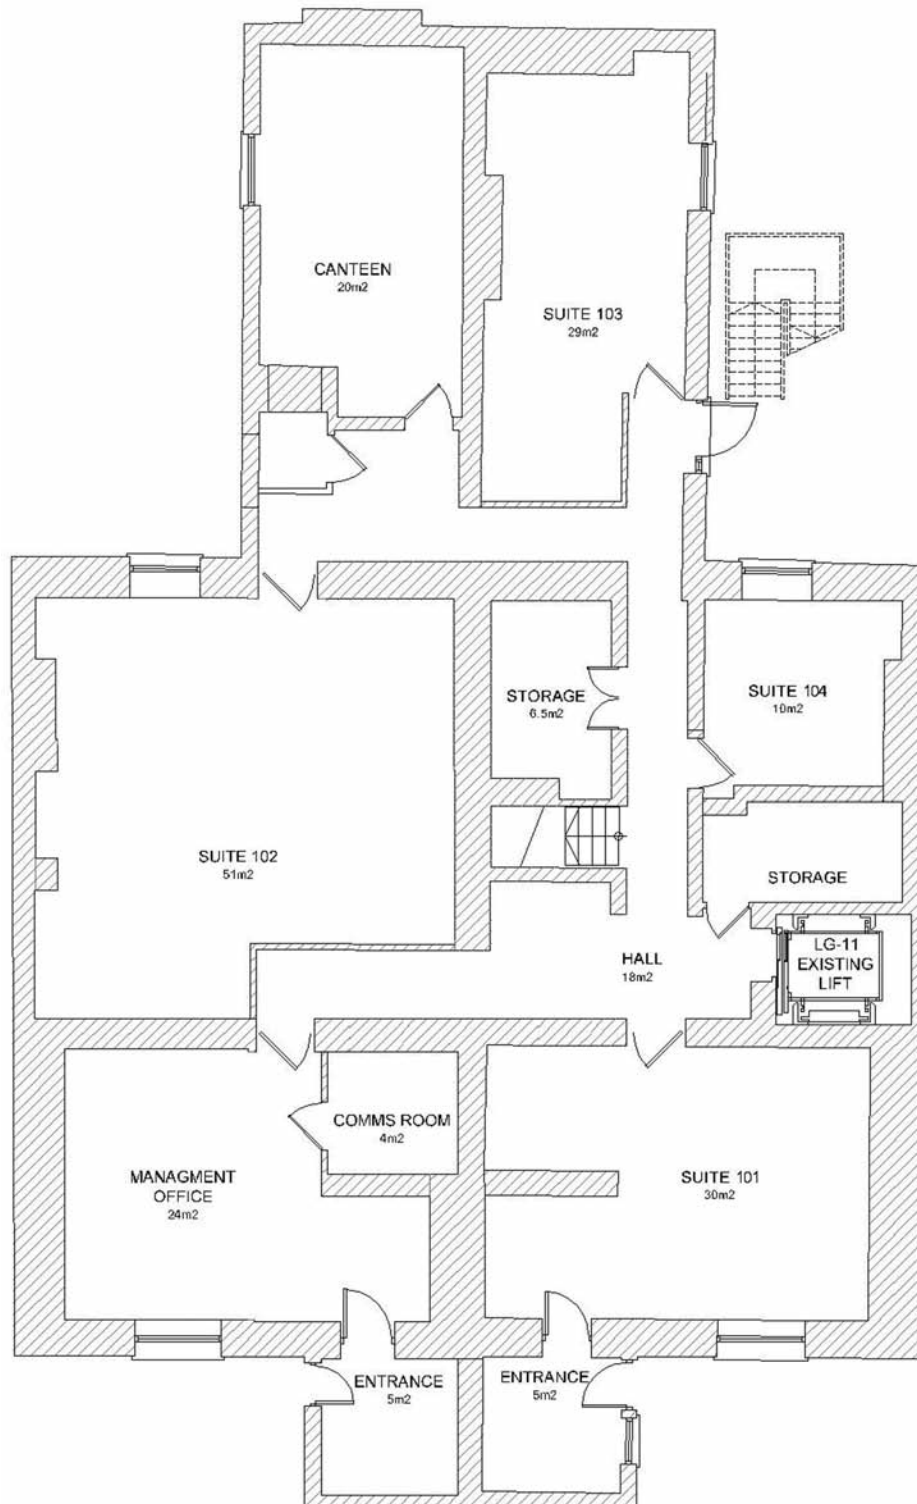

LOWER GROUND FLOOR

Floor	Suite No.	Size
Lower Ground	101	30m ²
Lower Ground	102	51m ²
Lower Ground	103	29m ²
Lower Ground	104	10m ²
Lower Ground	105	9m ²
Lower Ground	106	15m ²

FITZWILLIAM SQUARE WEST, DUBLIN 2

CALL US NOW FOR A
PERSONALISED QUOTATION
00 353 1 665 0400

GROUND FLOOR

Floor	Suite No.	Size
Ground	201	23m ²
Ground	202	54m ²
Ground	203	24m ²
Ground	204	14m ²
Ground	205	14m ²
Ground	206	13m ²

Ground Reception	19m ²
------------------	------------------

FITZWILLIAM SQUARE WEST, DUBLIN 2

CALL US NOW FOR A
PERSONALISED QUOTATION
00 353 1 665 0400

FIRST FLOOR

Floor	Suite No.	Size
First	301	33m ²
First	302	33m ²
First	303	48m ²
First	304	22m ²
First	305	30m ²

FITZWILLIAM SQUARE WEST, DUBLIN 2

CALL US NOW FOR A
PERSONALISED QUOTATION
00 353 1 665 0400

SECOND FLOOR

Floor	Suite No.	Size
Second	401	17m ²
Second	402	14m ²
Second	403	17m ²
Second	404	16m ²
Second	405	53m ²
Second	406	22m ²