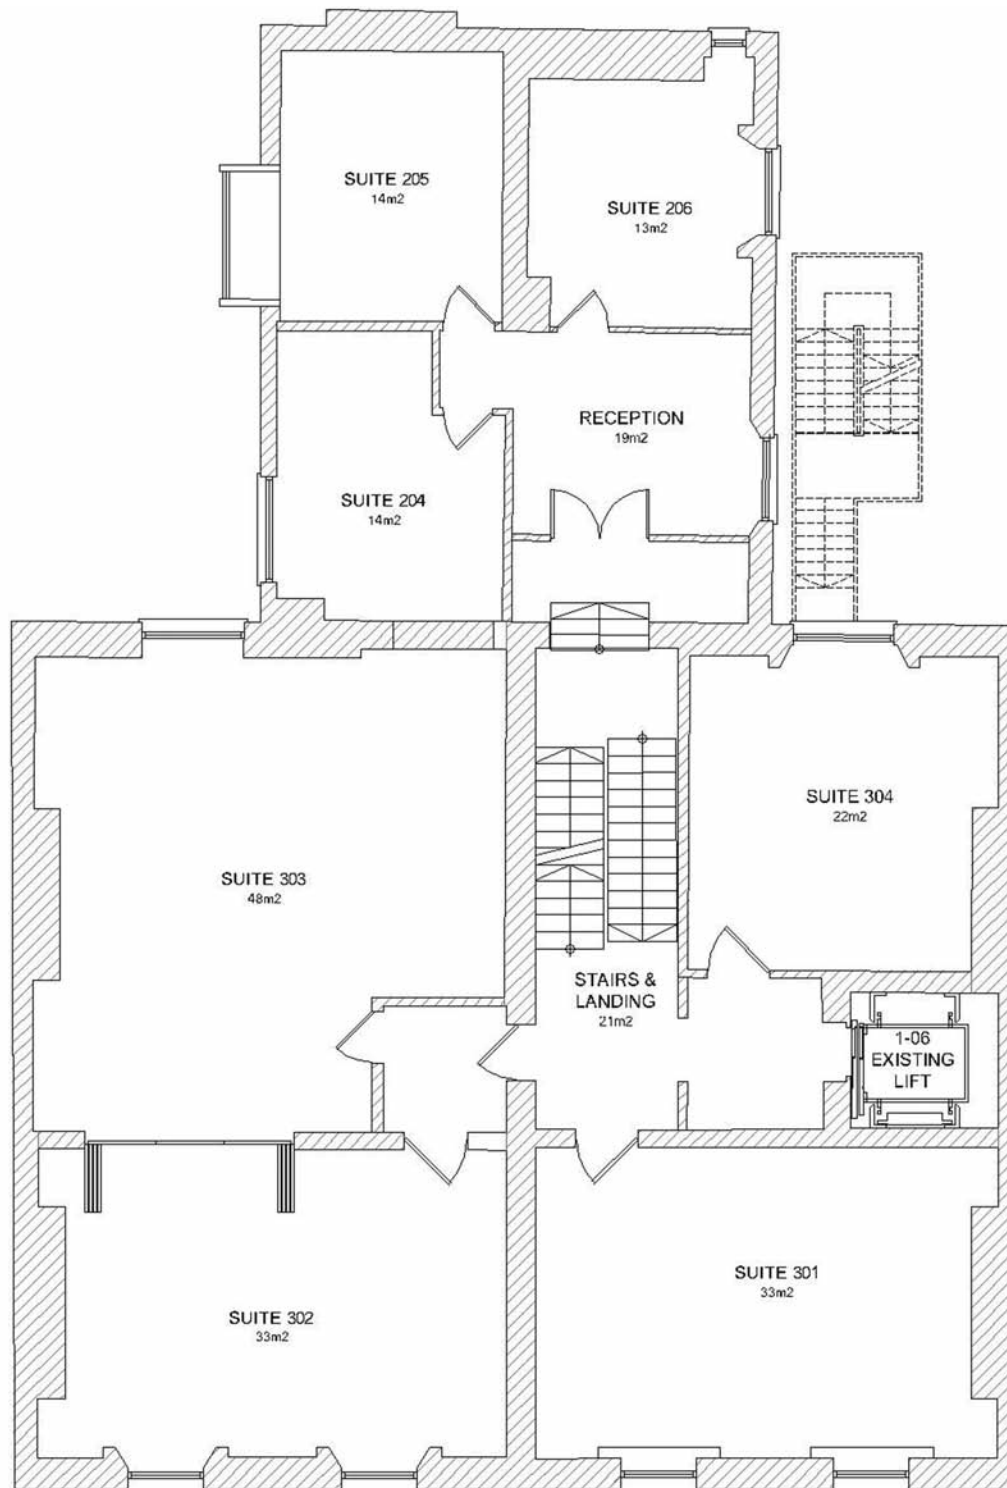

LOWER GROUND FLOOR

Floor	Suite No.	Size
Lower Ground	101	30m ²
Lower Ground	102	51m ²
Lower Ground	103	29m ²
Lower Ground	104	10m ²
Lower Ground	105	9m ²
Lower Ground	106	15m ²

FITZWILLIAM SQUARE WEST, DUBLIN 2

CALL US NOW FOR A
PERSONALISED QUOTATION
00 353 1 665 0400

GROUND FLOOR

Floor	Suite No.	Size
Ground	201	23m ²
Ground	202	54m ²
Ground	203	24m ²
Ground	204	14m ²
Ground	205	14m ²
Ground	206	13m ²

Ground Reception	19m ²
------------------	------------------

FITZWILLIAM SQUARE WEST, DUBLIN 2

CALL US NOW FOR A
PERSONALISED QUOTATION
00 353 1 665 0400

FIRST FLOOR

Floor	Suite No.	Size
First	301	33m ²
First	302	33m ²
First	303	48m ²
First	304	22m ²
First	305	30m ²

FITZWILLIAM SQUARE WEST, DUBLIN 2

CALL US NOW FOR A
PERSONALISED QUOTATION
00 353 1 665 0400

SECOND FLOOR

Floor	Suite No.	Size
Second	401	17m ²
Second	402	14m ²
Second	403	17m ²
Second	404	16m ²
Second	405	53m ²
Second	406	22m ²