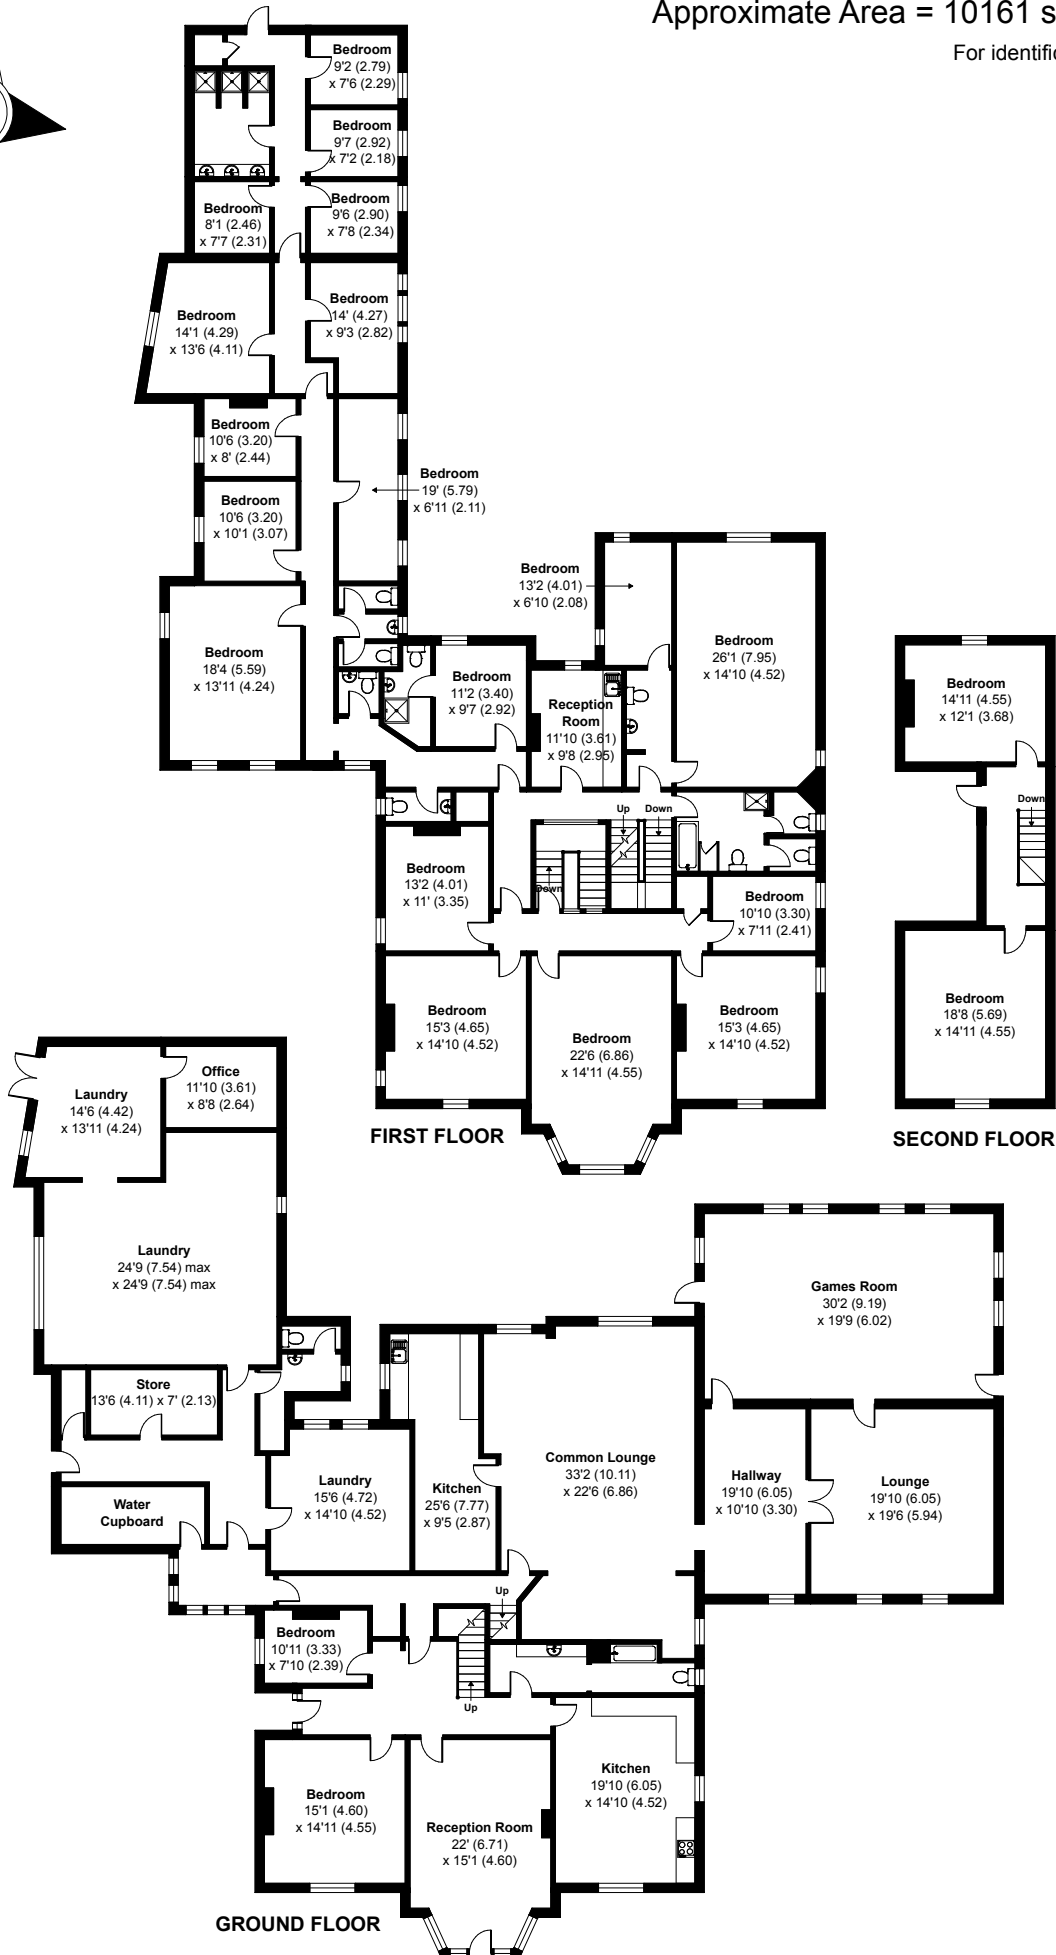

The Mount, Albert Road North, WR14

Approximate Area = 10161 sq ft / 943.9 sq m

For identification only - Not to scale

Ryall House, Albert Road North, WR14

Approximate Area = 4946 sq ft / 459.5 sq m

For identification only - Not to scale