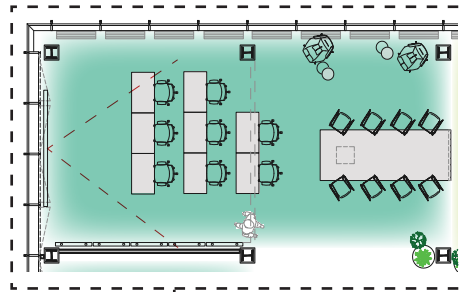

Making it Work.

Penthouse floor, Riverside Two

948 sq m | 10,200 sq ft

Workspace

Sit stand workstations	96
Benched hot desks	32

Meeting space

Large meeting room	1
Medium meeting room	2
Small meeting room	2
Single phone booth	6
Double phone booth	2

Open meeting space

Collaboration area	2
Greeting space	1

Support spaces

Kitchenette	1
Coat storage	2
Print station	2
Lockers area	5 (120%)
Comms room	1
Outdoor terrace	4

● Work seats	● Tea Station
● Enclosed meeting	● Toilet amenities
● Collaboration	● Outdoor terrace
● Flexible space	● Print / locker
● Lounge	

Retractable wall open