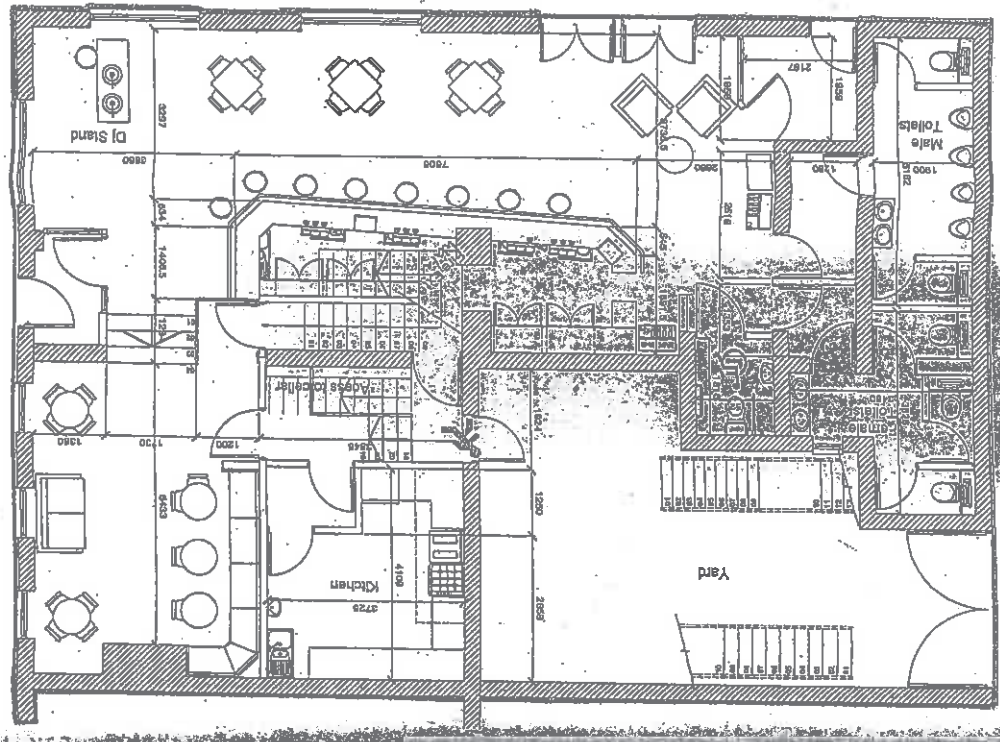

All dimensions shown are indicative (Full survey to be carried out for any structural alterations)

Sale of Alcohol  
Late Night Refreshment  
Regulated Entertainment

EXISTING GROUND FLOOR LAYOUT (BAR PURE)  
SCALE: 1:100

FF 100 Purssus  
GF 160 Purssus

All dimensions shown are indicative (Full survey to be carried out for any structural alterations)

EXISTING FIRST FLOOR LAYOUT (VOODOO ROOM)  
SCALE: 1:100