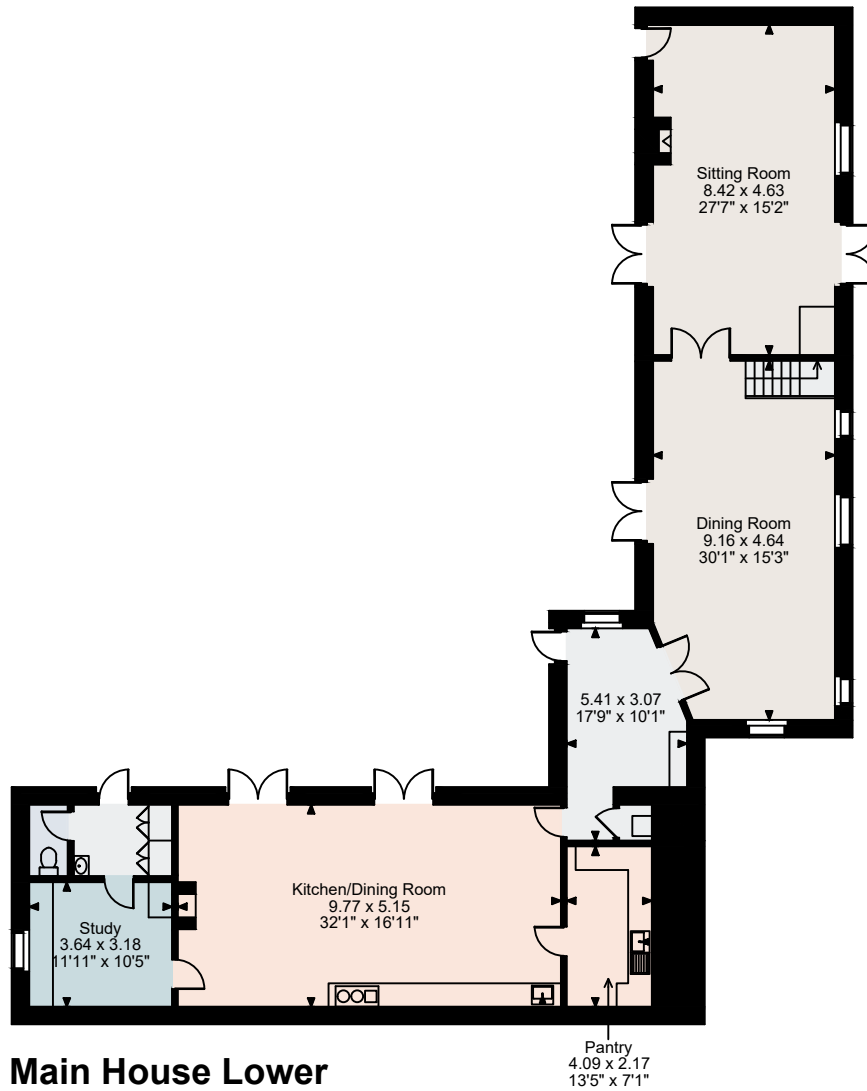

**Hewish Mill, Devon**  
**Main House gross internal area = 3,160 sq ft / 294 sq m**

**Main House Lower  
Ground Floor**

**Main House Ground Floor**

**FOR ILLUSTRATIVE PURPOSES ONLY - NOT TO SCALE**

The position & size of doors, windows, appliances and other features are approximate only.

© ehouse. Unauthorised reproduction prohibited. Drawing ref. dig/8666139/SS