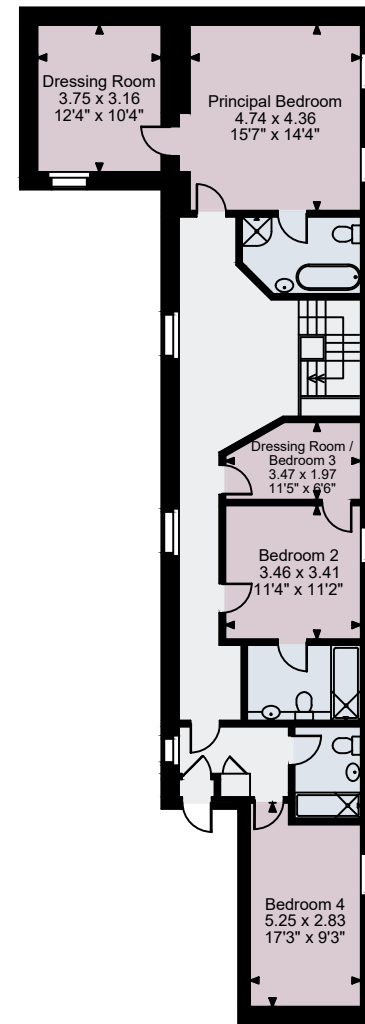

**Hewish Mill, Devon**  
**Main House gross internal area = 3,160 sq ft / 294 sq m**

**Main House Lower  
Ground Floor**

**Main House Ground Floor**

**FOR ILLUSTRATIVE PURPOSES ONLY - NOT TO SCALE**

The position & size of doors, windows, appliances and other features are approximate only.

© ehouse. Unauthorised reproduction prohibited. Drawing ref. dig/8666139/SS