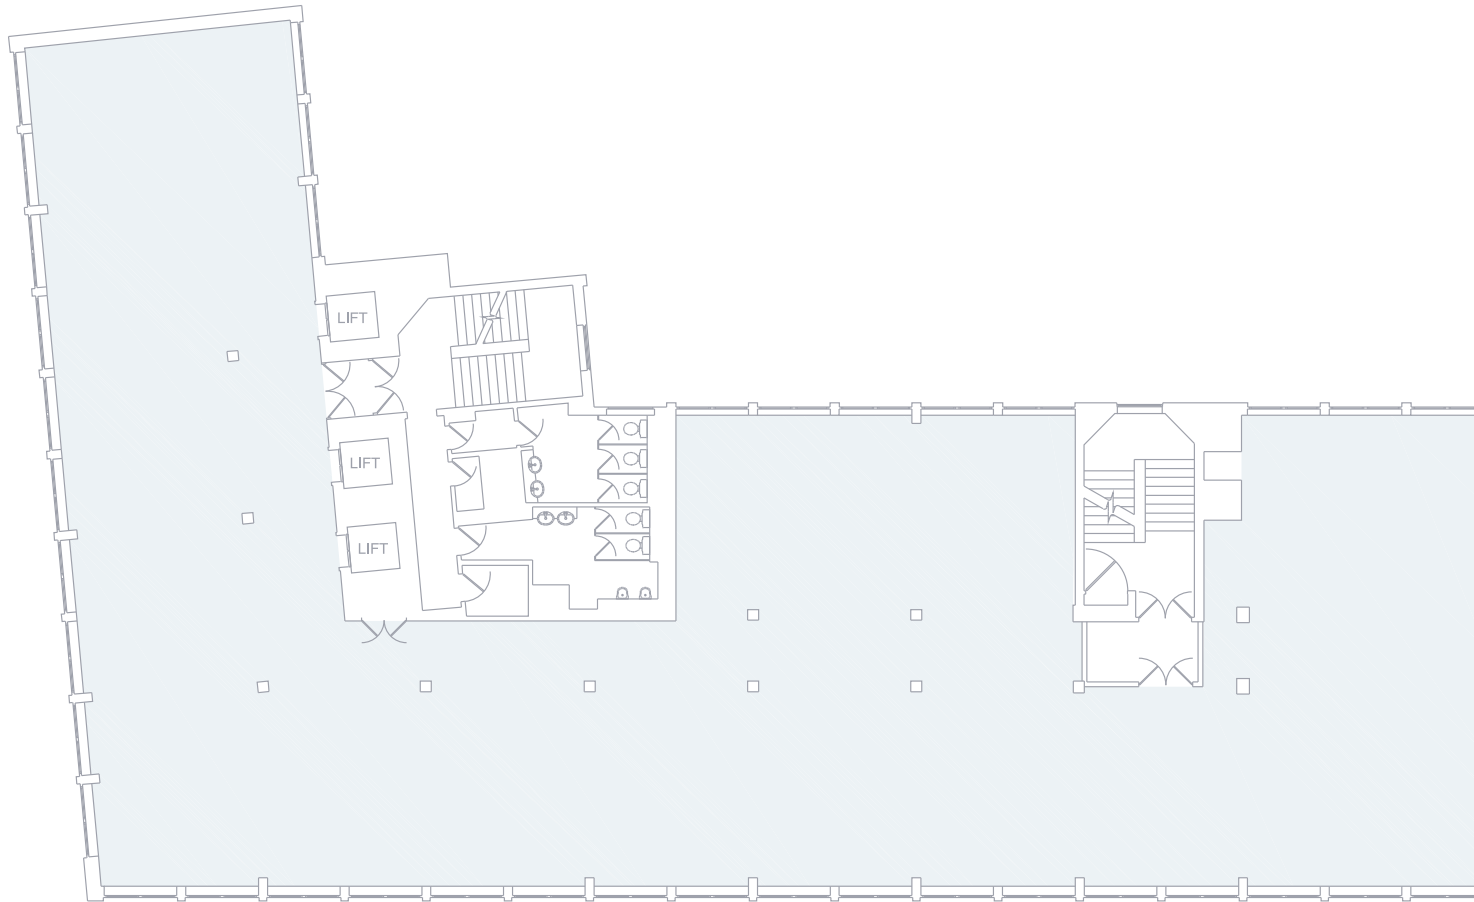

# EDMUND HOUSE

FLOOR 3 - 7,411 sq ft

# EDMUND HOUSE

FLOOR 4 - Available floor space 5,438 sq ft

# EDMUND HOUSE

FLOOR 5 - 6,310 sq ft