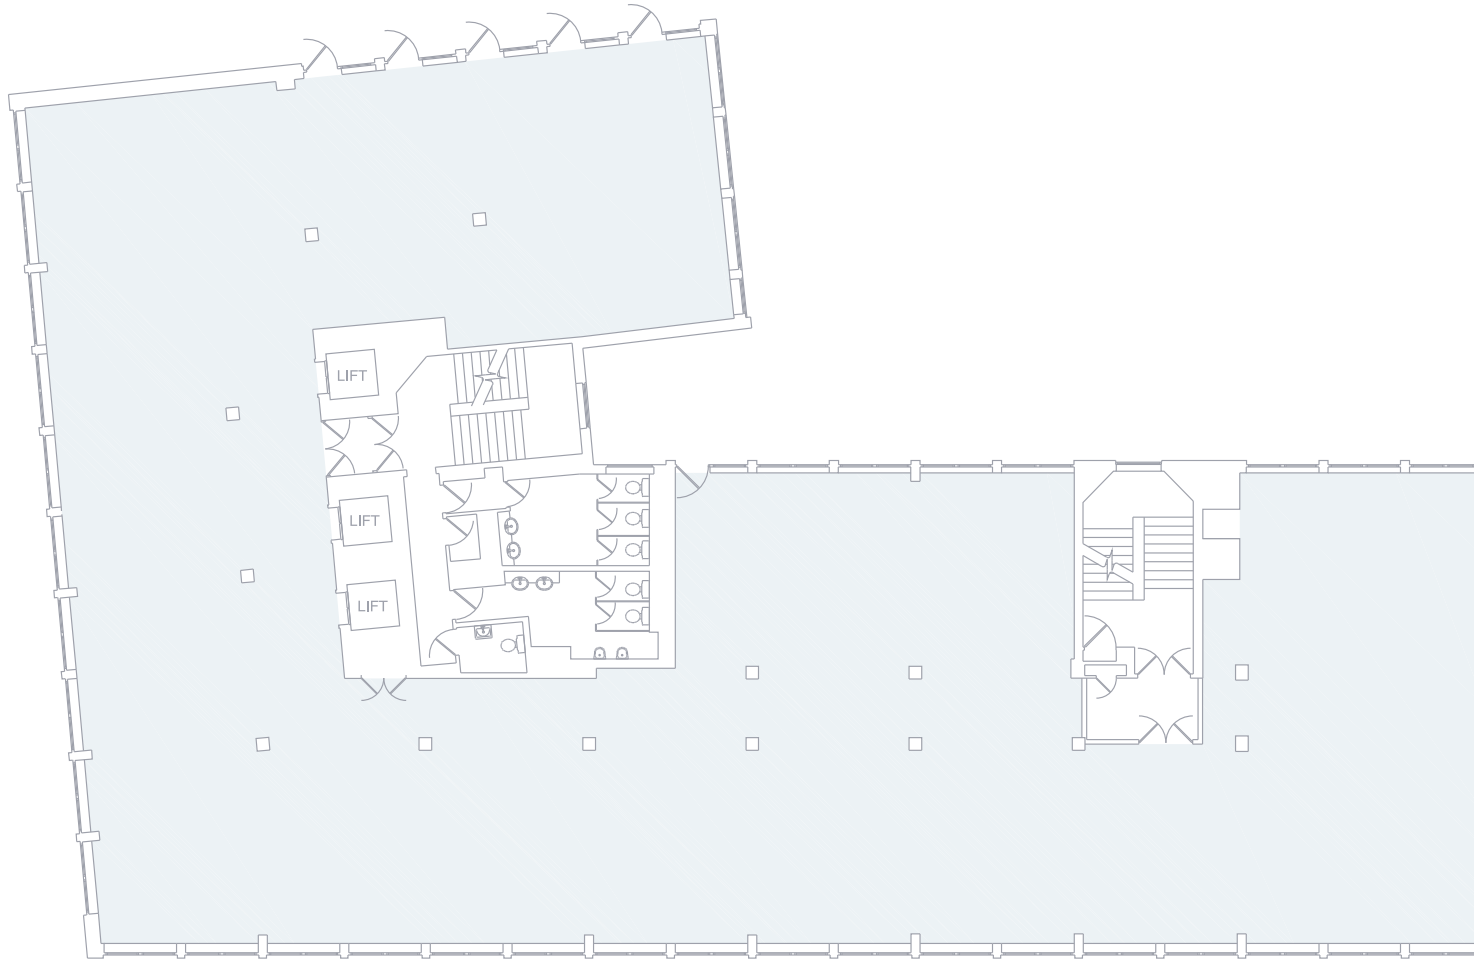

# EDMUND HOUSE

FLOOR 3 - 7,411 sq ft

# EDMUND HOUSE

FLOOR 4 - Available floor space 5,438 sq ft

# EDMUND HOUSE

FLOOR 5 - 6,310 sq ft