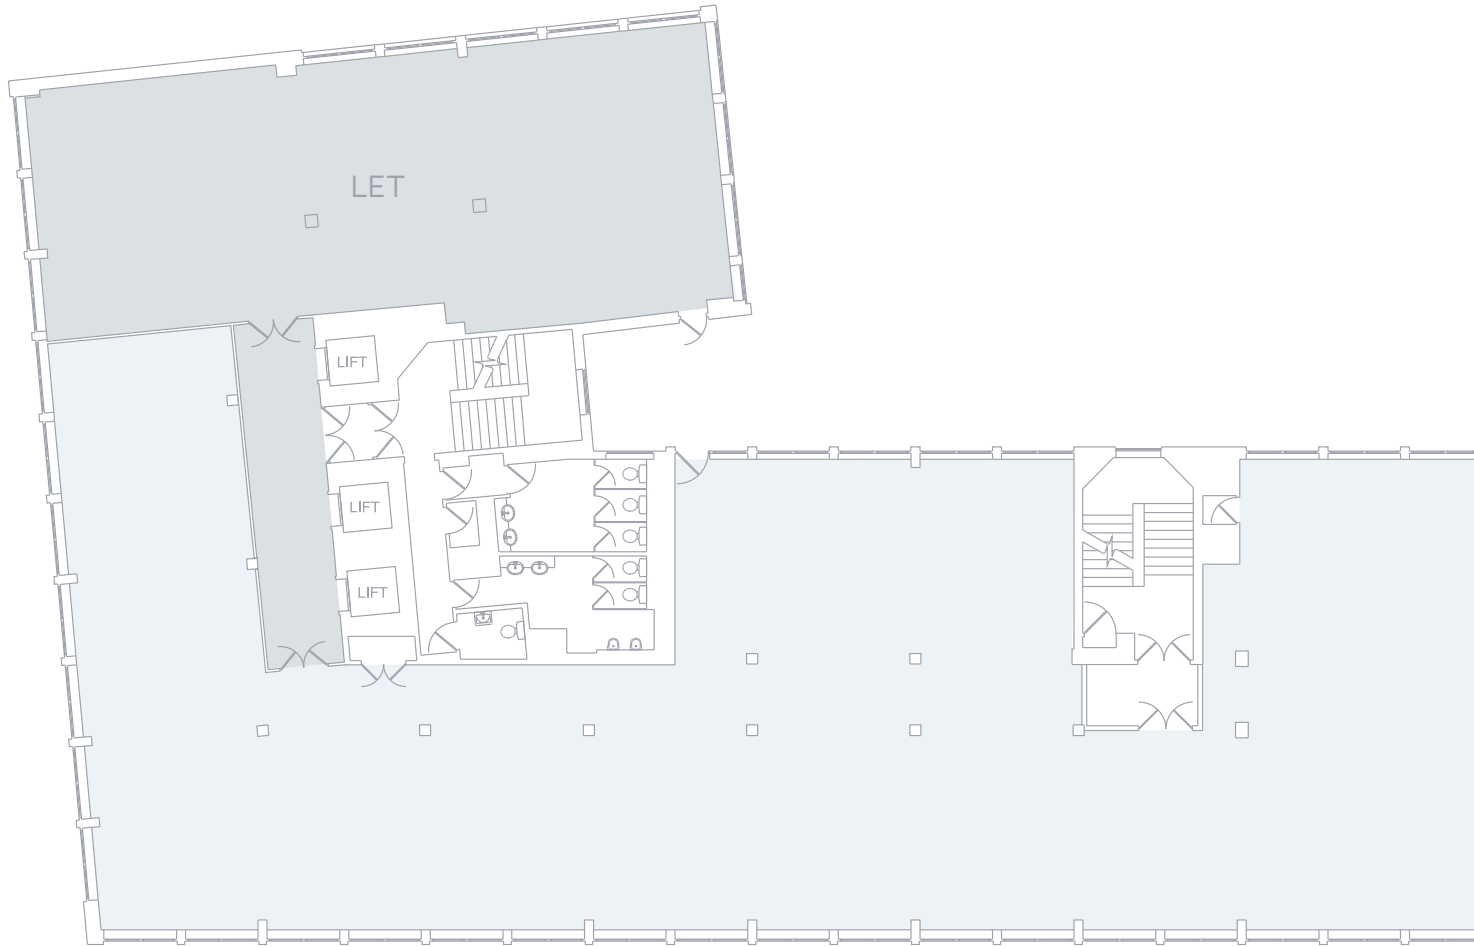

# EDMUND HOUSE

FLOOR 3 - 7,411 sq ft

# EDMUND HOUSE

FLOOR 4 - Available floor space 5,438 sq ft

# EDMUND HOUSE

FLOOR 5 - 6,310 sq ft