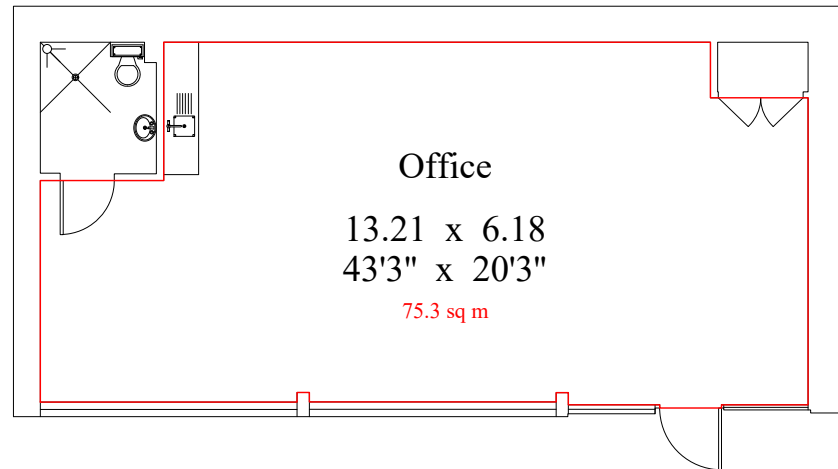

# Salters Heath Business Centre

**1 The Saltings - Gross Internal Area : 81.9 sq.m (881 sq.ft.)**

**1 The Saltings - Net Internal Area : 75.3 sq.m (810 sq.ft.)**

1 The Saltings

For Identification Purposes Only.