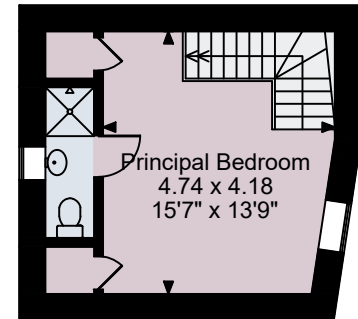

Y Felin Fach, Monkash, Cowbridge
Main House gross internal area = 1,978 sq ft / 184 sq m
Storage gross internal area = 337 sq ft / 31 sq m
Total gross internal area = 2,315 sq ft / 215 sq m

Ground Floor

Summer House
4.00x4.35

First Floor

FOR ILLUSTRATIVE PURPOSES ONLY - NOT TO SCALE

The position & size of doors, windows, appliances and other features are approximate only.

© ehouse. Unauthorised reproduction prohibited. Drawing ref. dig/8651544/MPE