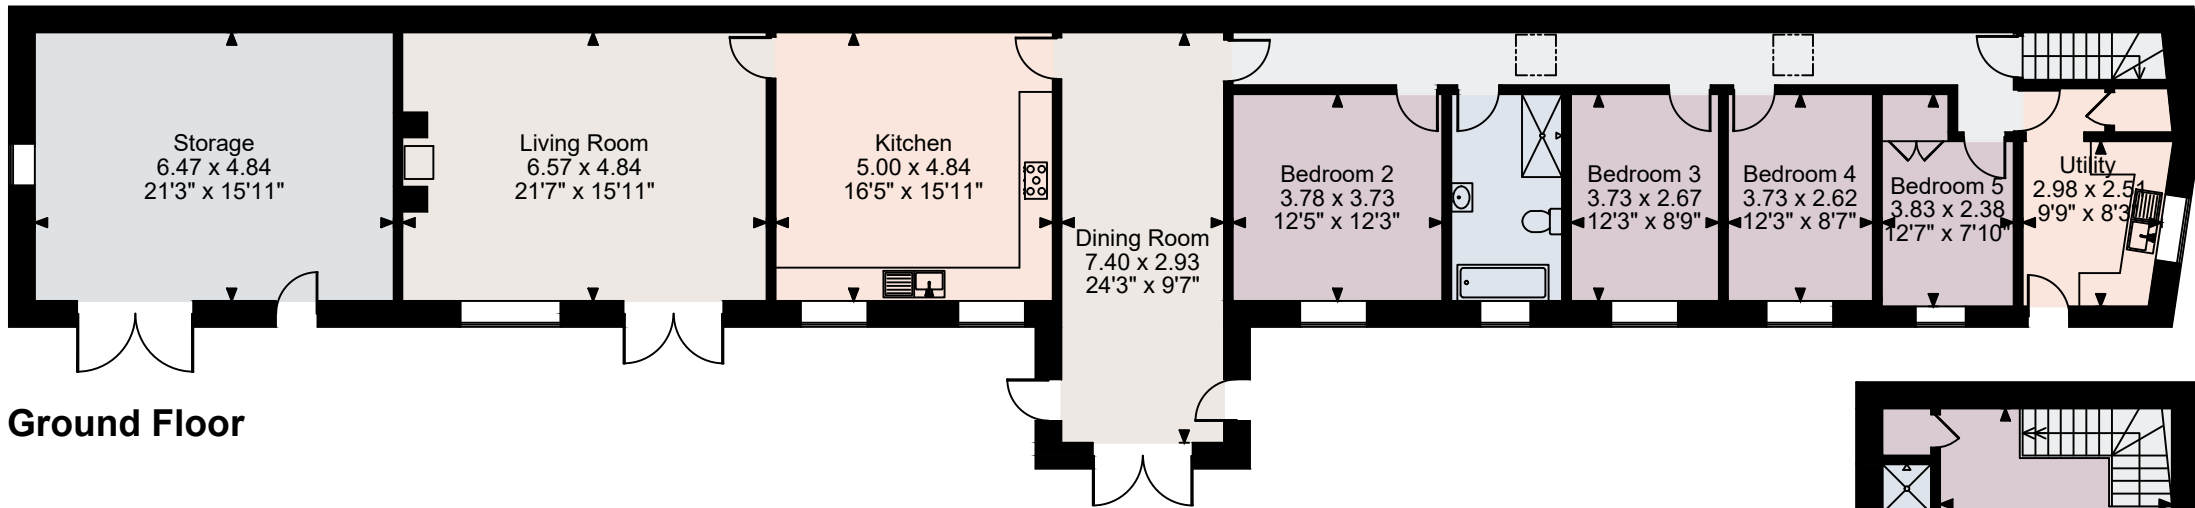

Y Felin Fach, Monkash, Cowbridge
Main House gross internal area = 1,978 sq ft / 184 sq m
Storage gross internal area = 337 sq ft / 31 sq m
Total gross internal area = 2,315 sq ft / 215 sq m

Ground Floor

Summer House
4.00x4.35

First Floor

FOR ILLUSTRATIVE PURPOSES ONLY - NOT TO SCALE

The position & size of doors, windows, appliances and other features are approximate only.

© ehouse. Unauthorised reproduction prohibited. Drawing ref. dig/8651544/MPE