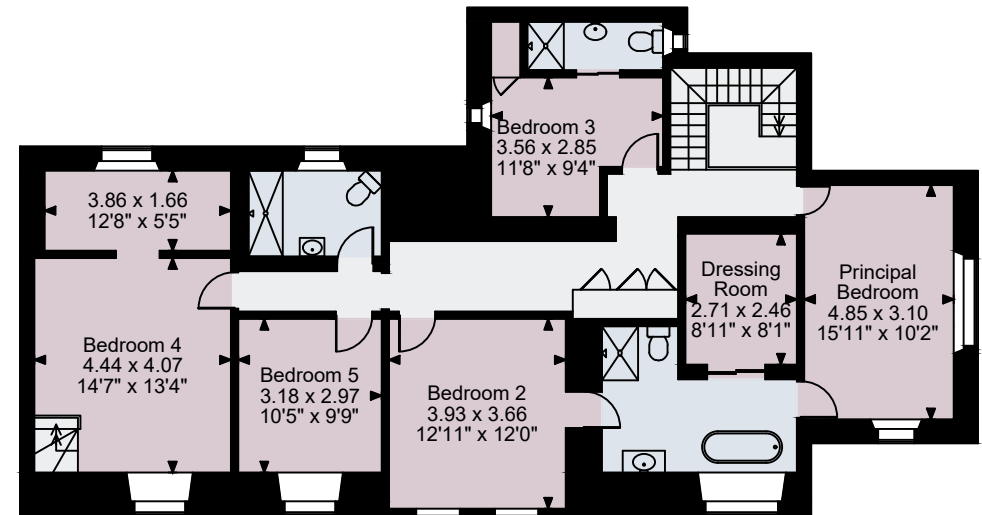

**Boswell Farm Cottages, Devon**  
**Main House gross internal area = 3,043 sq ft / 283 sq m**

**Ground Floor**

**First Floor**

**FOR ILLUSTRATIVE PURPOSES ONLY - NOT TO SCALE**

The position & size of doors, windows, appliances and other features are approximate only.

© ehouse. Unauthorised reproduction prohibited. Drawing ref. dig/8544169/SS