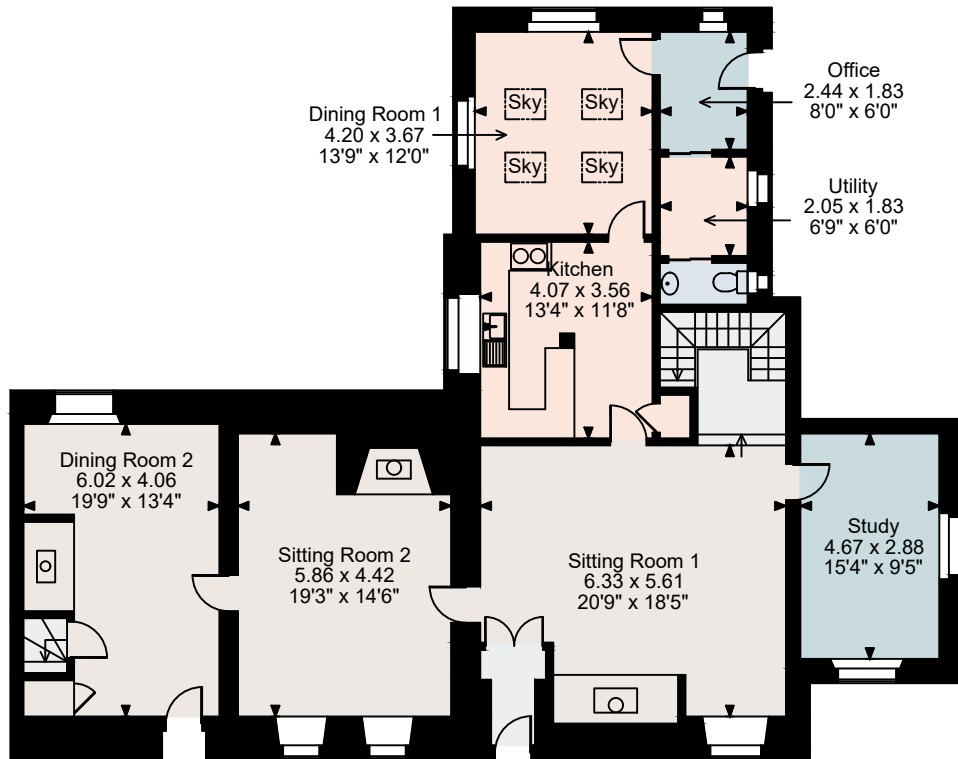

**Boswell Farm Cottages, Devon**  
**Main House gross internal area = 3,043 sq ft / 283 sq m**

**Ground Floor**

**First Floor**

**FOR ILLUSTRATIVE PURPOSES ONLY - NOT TO SCALE**

The position & size of doors, windows, appliances and other features are approximate only.

© ehouse. Unauthorised reproduction prohibited. Drawing ref. dig/8544169/SS