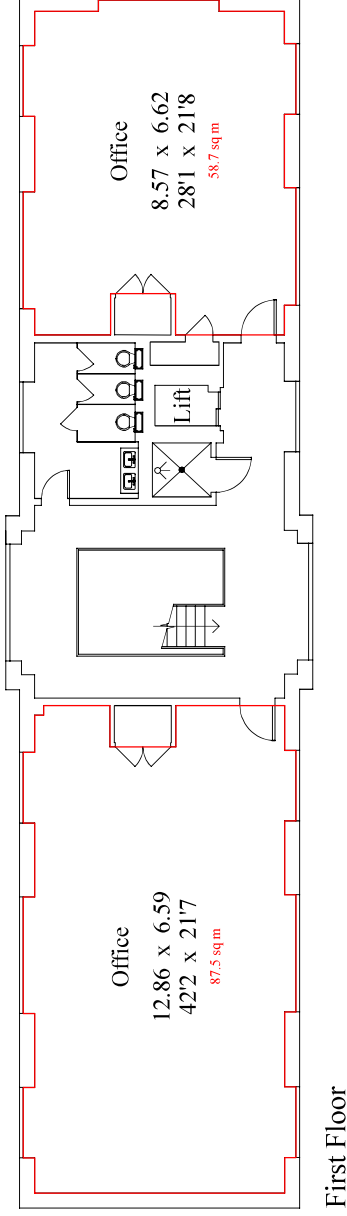

Salters Heath Business Centre

Jubilee House - Gross Internal Area : 478.6 sq.m (5,151 sq.ft.)

Jubilee House - Net Internal Area : 327.6 sq.m (3,526 sq.ft.)

For Identification Purposes Only.
© 2023 Trueplan (UK) Limited (01892) 614 881