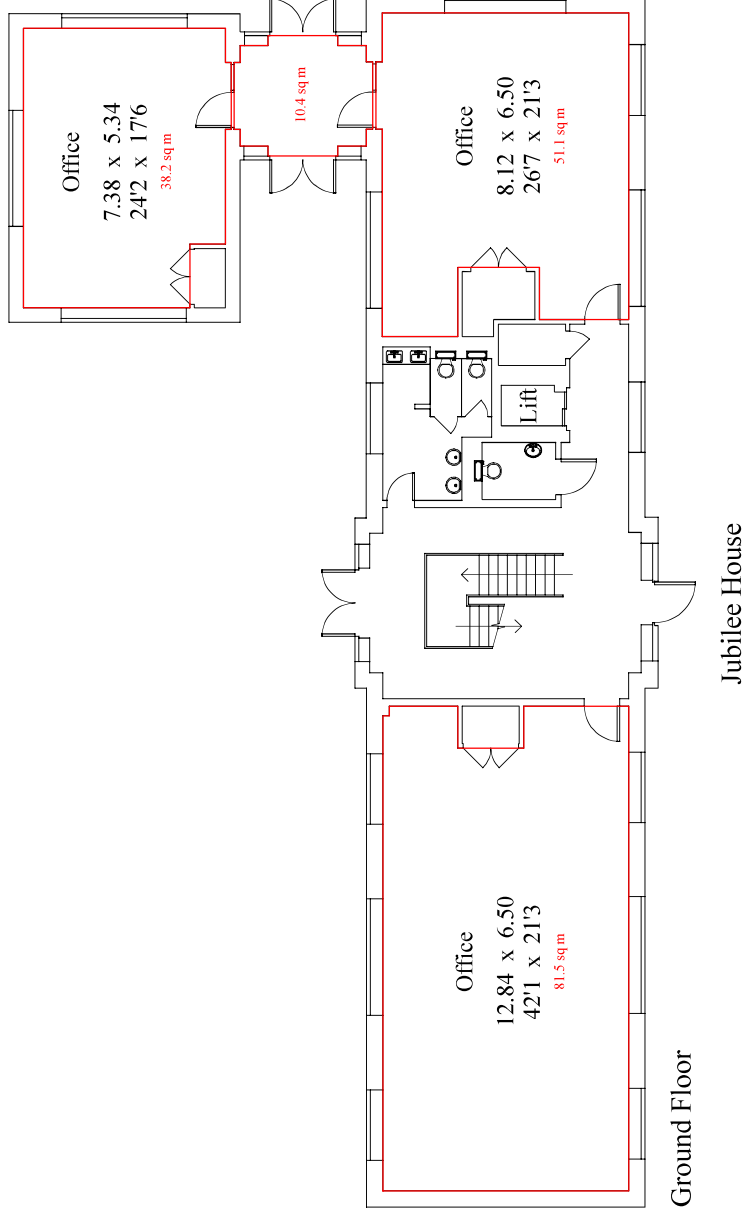

Salters Heath Business Centre

Jubilee House - Gross Internal Area : 478.6 sq.m (5,151 sq.ft.)

Jubilee House - Net Internal Area : 327.6 sq.m (3,526 sq.ft.)

For Identification Purposes Only.
© 2023 Trueplan (UK) Limited (01892) 614 881