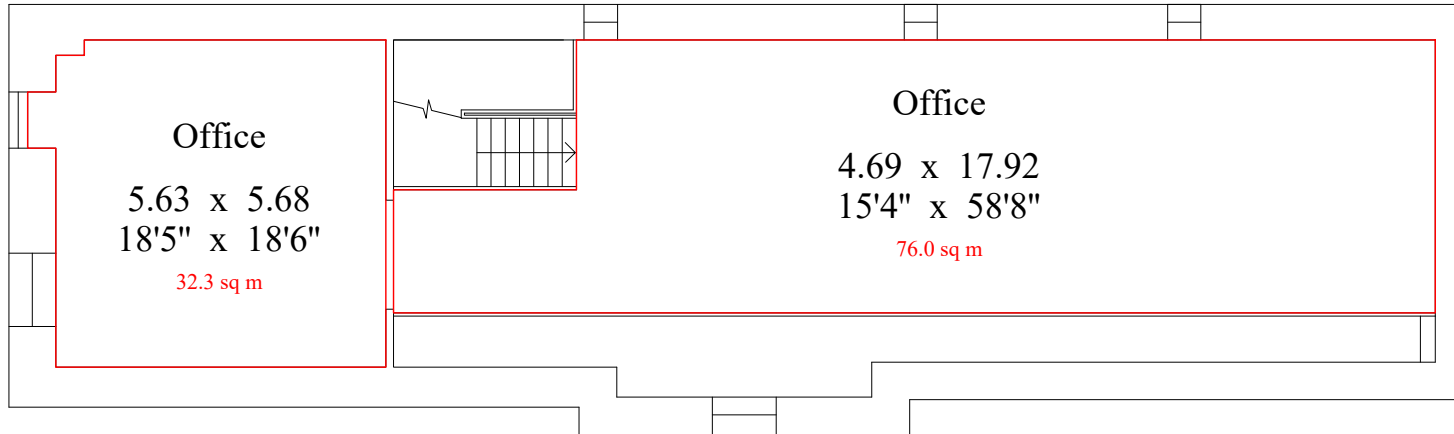

Salters Heath Business Centre

3 The Saltings - Gross Internal Area : 251.5 sq.m (2707 sq.ft.)

3 The Saltings - Net Internal Area : 208.3 sq.m (2242 sq.ft.)

First Floor

Ground Floor

3 The Saltings

For Identification Purposes Only.