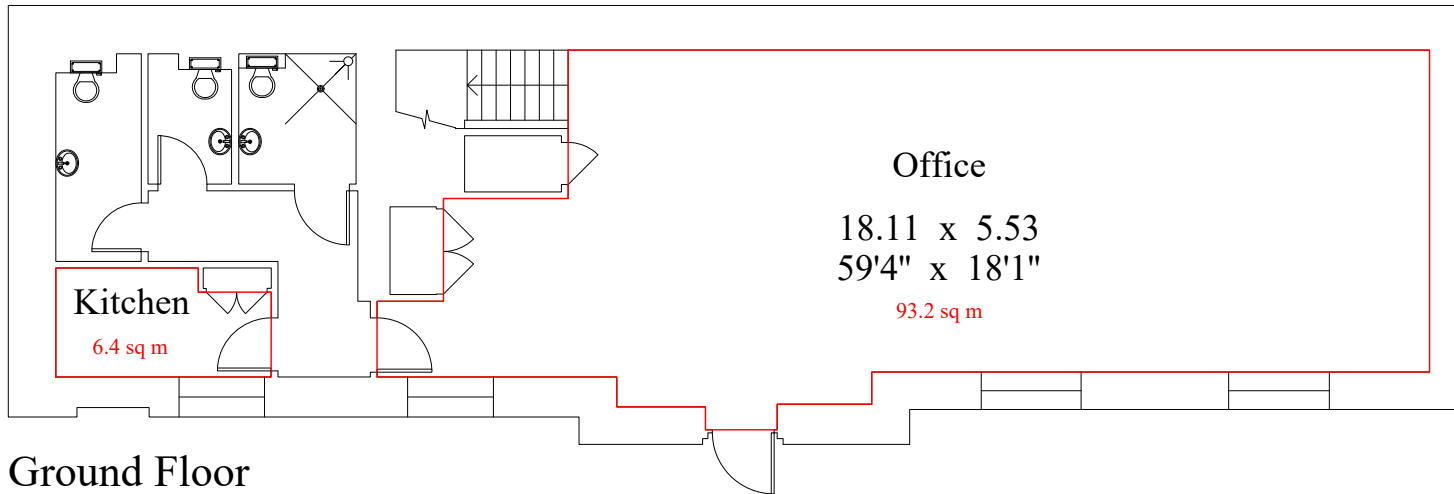

Salters Heath Business Centre

3 The Saltings - Gross Internal Area : 251.5 sq.m (2707 sq.ft.)

3 The Saltings - Net Internal Area : 208.3 sq.m (2242 sq.ft.)

First Floor

Ground Floor

3 The Saltings

For Identification Purposes Only.