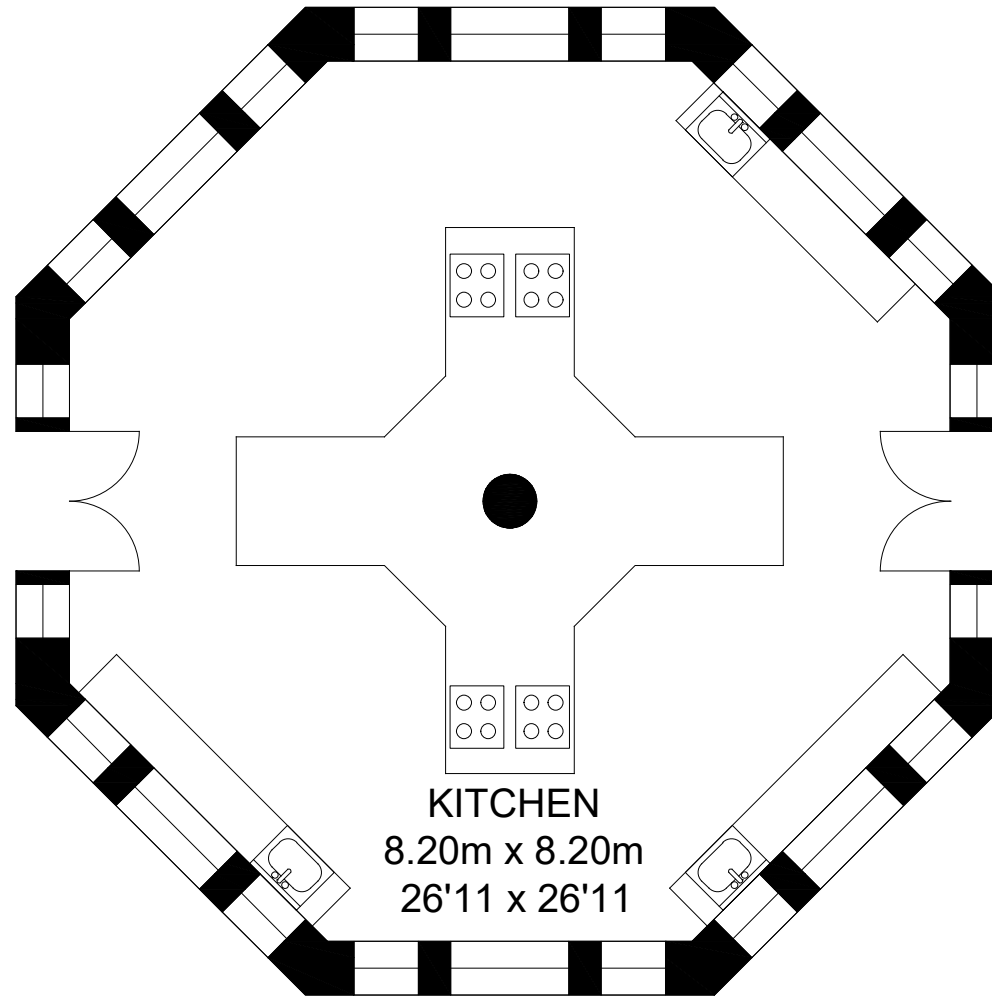

Sports Hall, Plymouth College, Plymouth, PL1 3JB

TOTAL FLOOR AREA 7602.55 SQ FT / 706.30 SQM

APPROX. GROSS INTERNAL FLOOR AREA 7602.55 SQ FT / 706.30 SQM

For illustrative purposes only. Not to scale.

Whilst every attempt has been made to ensure accuracy of the floor plan all measurements are approximate and no responsibility is taken for any error, omission or measurement.

Maintenance, Plymouth College, Plymouth, PL1 3JB

TOTAL FLOOR AREA 600.62 SQ FT / 55.80 SQM

APPROX. GROSS INTERNAL FLOOR AREA 600.62 SQ FT / 55.80 SQM

For illustrative purposes only. Not to scale.
Whilst every attempt has been made to ensure accuracy of the floor plan all measurements are approximate and no responsibility is taken for any error, omission or measurement.

Food Technology Centre, Plymouth College, Plymouth, PL1 3JB

TOTAL FLOOR AREA 600.62 SQ FT / 55.80 SQM

APPROX. GROSS INTERNAL FLOOR AREA 600.62 SQ FT / 55.80 SQM

For illustrative purposes only. Not to scale.

Whilst every attempt has been made to ensure accuracy of the floor plan all measurements are approximate and no responsibility is taken for any error, omission or measurement.