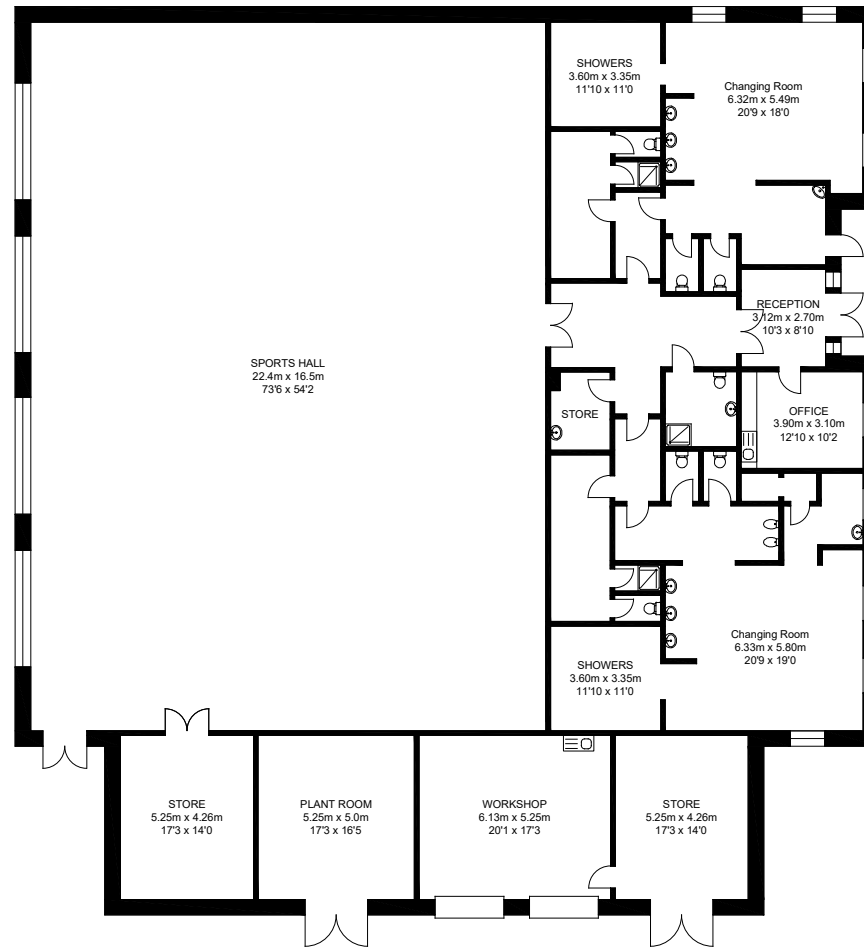

TOTAL FLOOR AREA 14905.86 SQ FT / 1384.80 SQM

GROUND FLOOR

APPROX. GROSS INTERNAL FLOOR AREA 14905.86 SQ FT / 1384.80 SQM

For illustrative purposes only. Not to scale.

Whilst every attempt has been made to ensure accuracy of the floor plan all measurements are approximate and no responsibility is taken for any error, omission or measurement.

Plymouth College, Plymouth, PL1 3JB

TOTAL FLOOR AREA 14905.86 SQ FT / 1384.80 SQM

FIRST FLOOR

APPROX. GROSS INTERNAL FLOOR AREA 14905.86 SQ FT / 1384.80 SQM

For illustrative purposes only. Not to scale.

Whilst every attempt has been made to ensure accuracy of the floor plan all measurements are approximate and no responsibility is taken for any error, omission or measurement.

Sports Hall, Plymouth College, Plymouth, PL1 3JB

TOTAL FLOOR AREA 7602.55 SQ FT / 706.30 SQM

APPROX. GROSS INTERNAL FLOOR AREA 7602.55 SQ FT / 706.30 SQM

For illustrative purposes only. Not to scale.

Whilst every attempt has been made to ensure accuracy of the floor plan all measurements are approximate and no responsibility is taken for any error, omission or measurement.

Maintenance, Plymouth College, Plymouth, PL1 3JB

TOTAL FLOOR AREA 600.62 SQ FT / 55.80 SQM

APPROX. GROSS INTERNAL FLOOR AREA 600.62 SQ FT / 55.80 SQM

For illustrative purposes only. Not to scale.
Whilst every attempt has been made to ensure accuracy of the floor plan all measurements are approximate and no responsibility is taken for any error, omission or measurement.