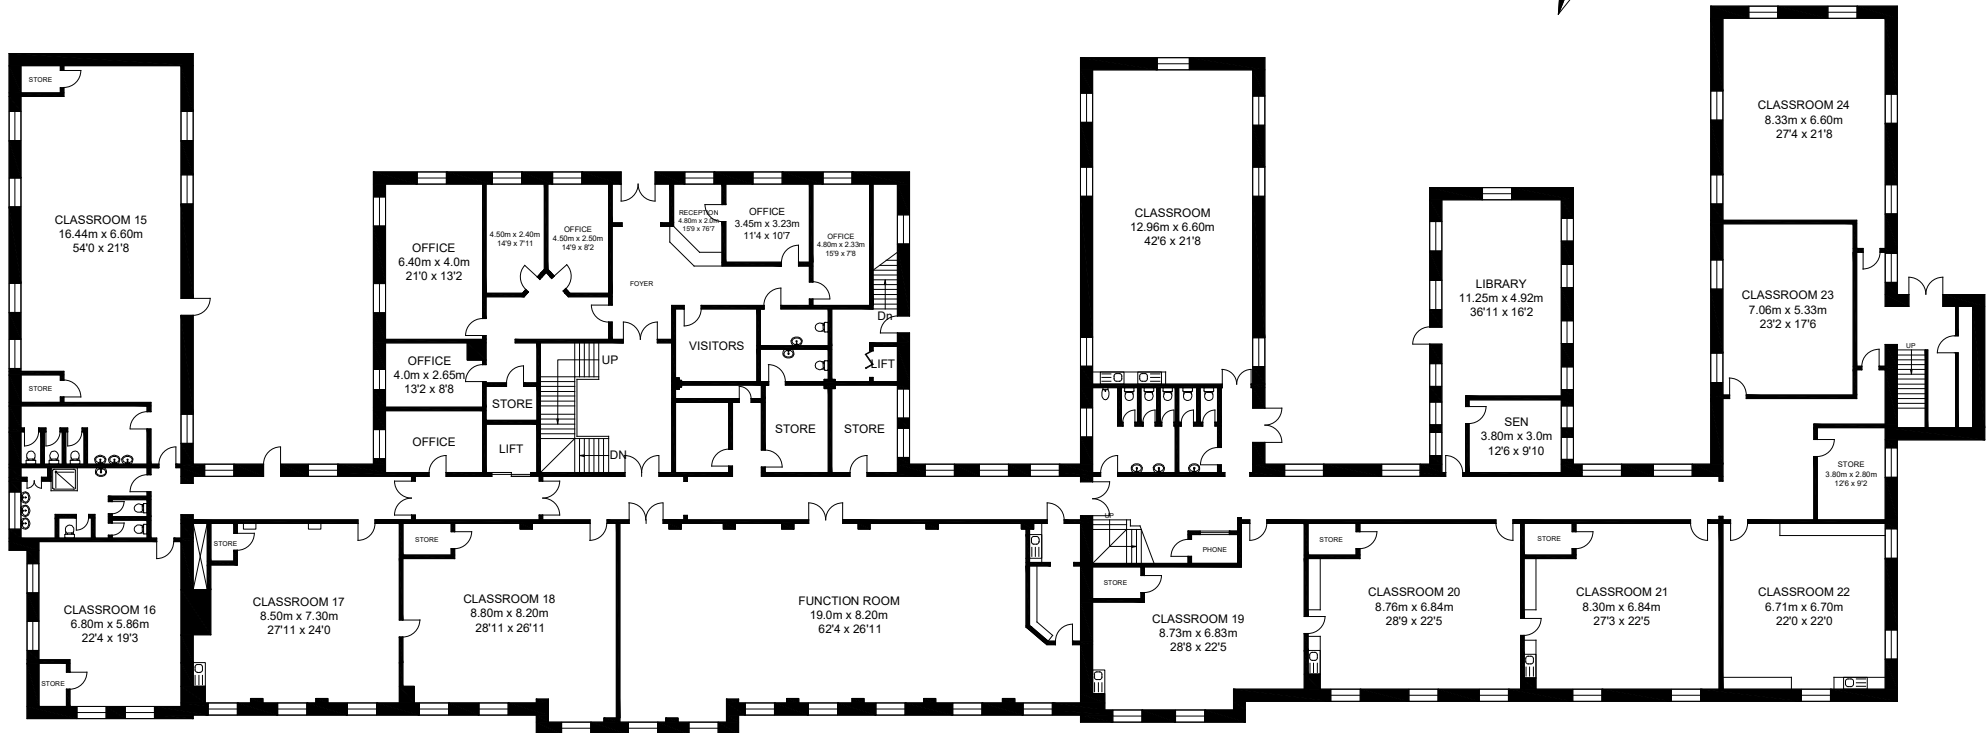

Plymouth College, Plymouth, PL1 3JB

TOTAL FLOOR AREA 9851.13 SQ FT / 915.20 SQM

LOWER GROUND FLOOR

APPROX. GROSS INTERNAL FLOOR AREA 9851.13 SQ FT / 915.20 SQM

For illustrative purposes only. Not to scale.

Whilst every attempt has been made to ensure accuracy of the floor plan all measurements are approximate and no responsibility is taken for any error, omission or measurement.

Plymouth College, Plymouth, PL1 3JB

TOTAL FLOOR AREA 14905.86 SQ FT / 1384.80 SQM

GROUND FLOOR

APPROX. GROSS INTERNAL FLOOR AREA 14905.86 SQ FT / 1384.80 SQM

For illustrative purposes only. Not to scale.

Whilst every attempt has been made to ensure accuracy of the floor plan all measurements are approximate and no responsibility is taken for any error, omission or measurement.