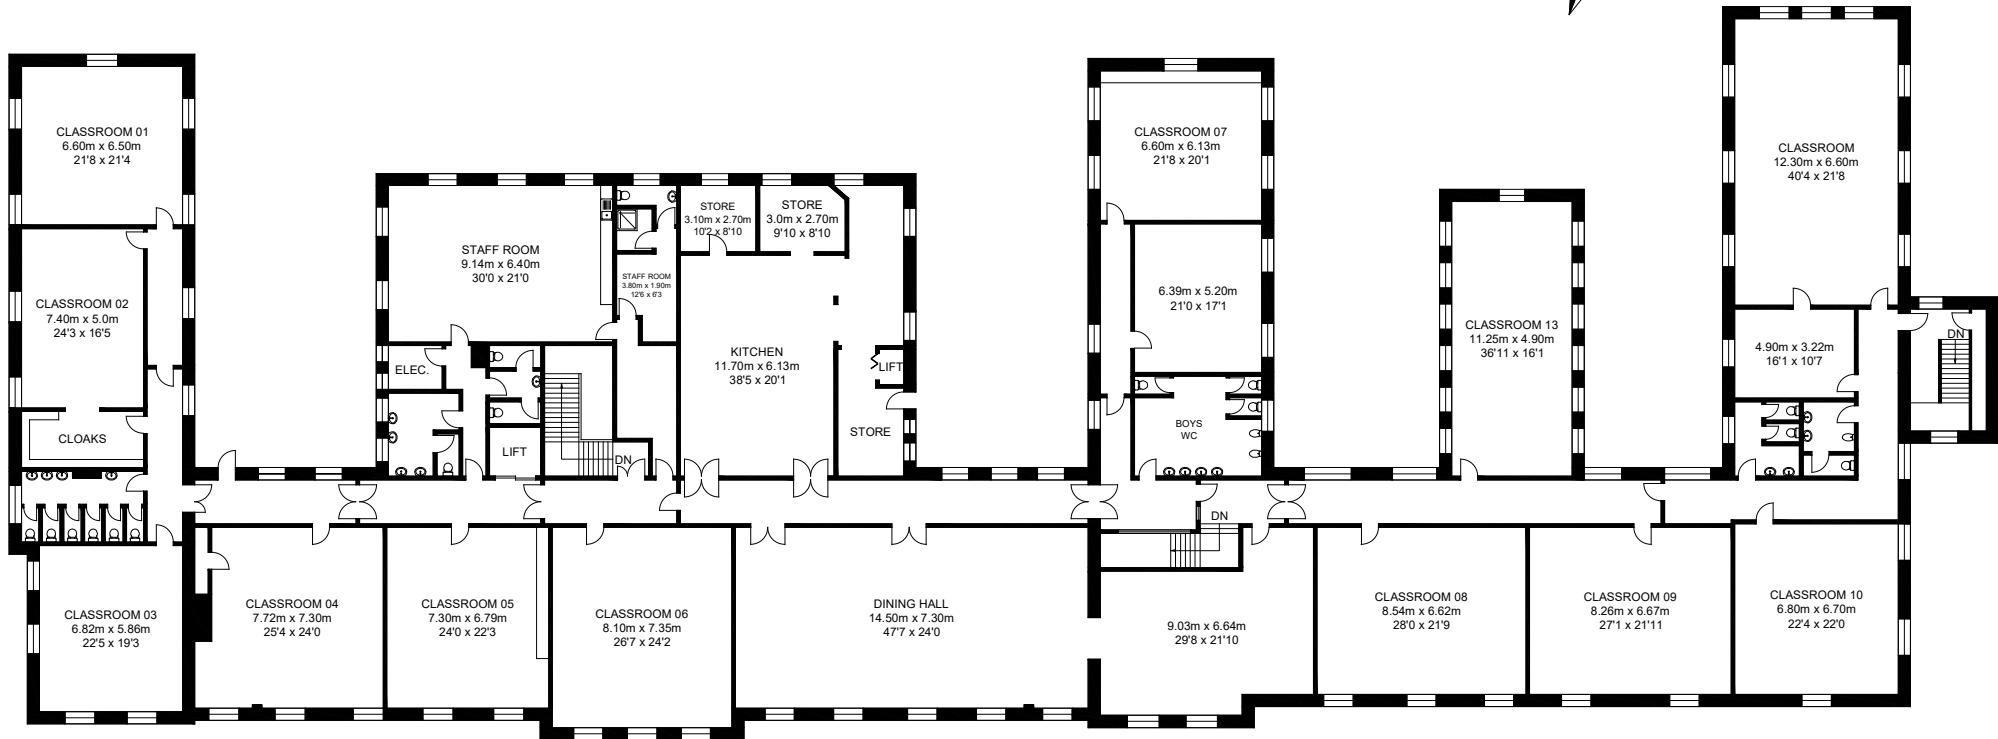

Whilst every attempt has been made to ensure accuracy of the floor plan all measurements are approximate and no responsibility is taken for any error, omission or measurement.

Plymouth College, Plymouth, PL1 3JB

TOTAL FLOOR AREA 14905.86 SQ FT / 1384.80 SQM

GROUND FLOOR

APPROX. GROSS INTERNAL FLOOR AREA 14905.86 SQ FT / 1384.80 SQM

For illustrative purposes only. Not to scale.

Whilst every attempt has been made to ensure accuracy of the floor plan all measurements are approximate and no responsibility is taken for any error, omission or measurement.

Plymouth College, Plymouth, PL1 3JB

TOTAL FLOOR AREA 14905.86 SQ FT / 1384.80 SQM

FIRST FLOOR

APPROX. GROSS INTERNAL FLOOR AREA 14905.86 SQ FT / 1384.80 SQM

For illustrative purposes only. Not to scale.

Whilst every attempt has been made to ensure accuracy of the floor plan all measurements are approximate and no responsibility is taken for any error, omission or measurement.

Sports Hall, Plymouth College, Plymouth, PL1 3JB

TOTAL FLOOR AREA 7602.55 SQ FT / 706.30 SQM

APPROX. GROSS INTERNAL FLOOR AREA 7602.55 SQ FT / 706.30 SQM

For illustrative purposes only. Not to scale.

Whilst every attempt has been made to ensure accuracy of the floor plan all measurements are approximate and no responsibility is taken for any error, omission or measurement.