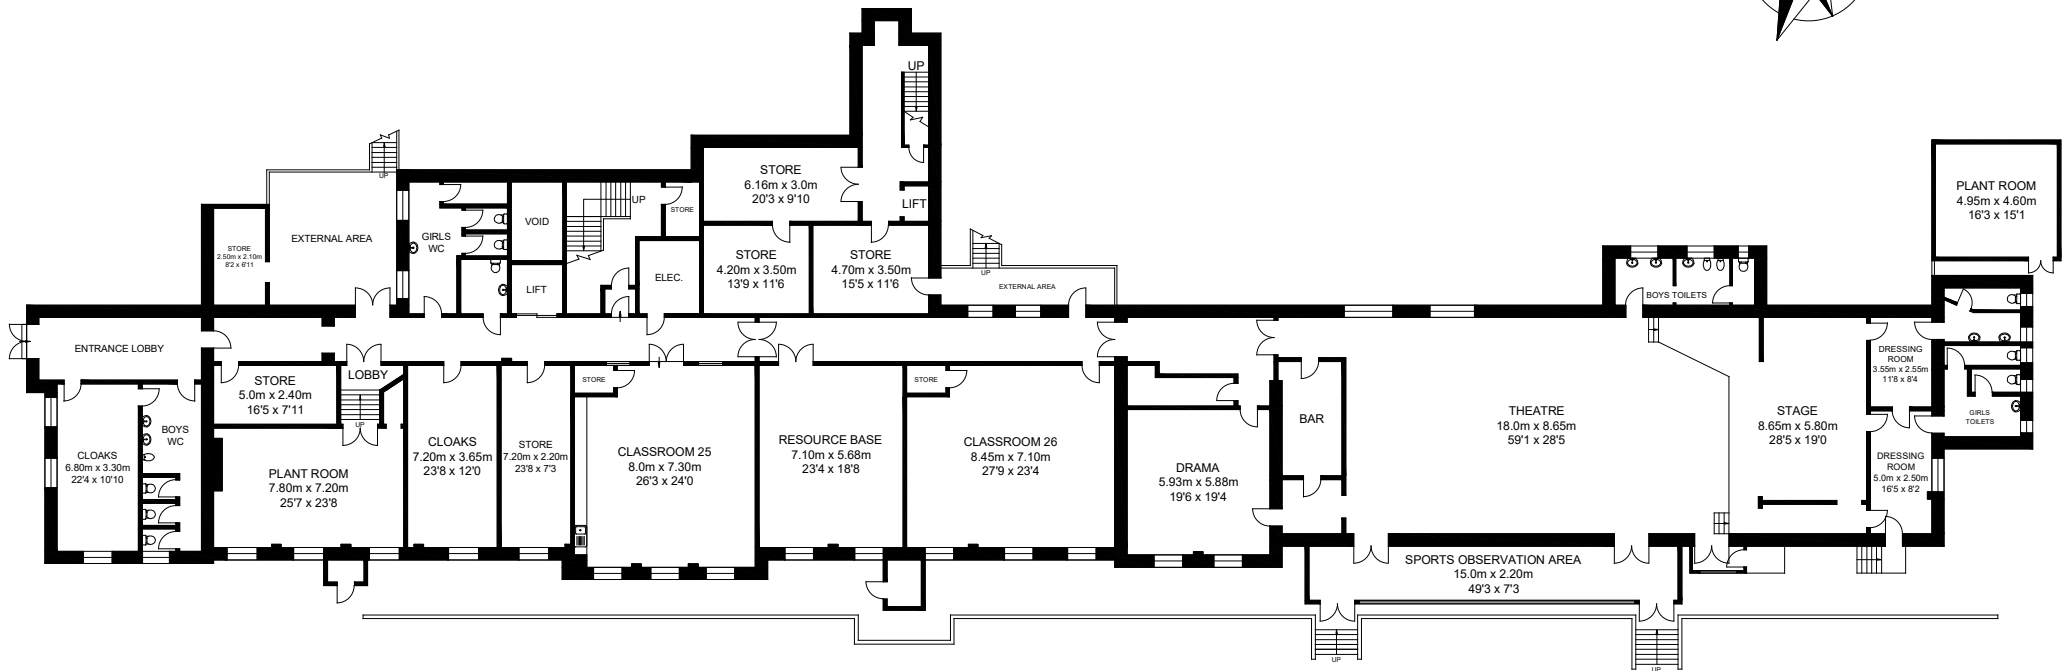

Plymouth College, Plymouth, PL1 3JB

TOTAL FLOOR AREA 9851.13 SQ FT / 915.20 SQM

LOWER GROUND FLOOR

APPROX. GROSS INTERNAL FLOOR AREA 9851.13 SQ FT / 915.20 SQM

For illustrative purposes only. Not to scale.

Whilst every attempt has been made to ensure accuracy of the floor plan all measurements are approximate and no responsibility is taken for any error, omission or measurement.

Plymouth College, Plymouth, PL1 3JB

TOTAL FLOOR AREA 14905.86 SQ FT / 1384.80 SQM

GROUND FLOOR

APPROX. GROSS INTERNAL FLOOR AREA 14905.86 SQ FT / 1384.80 SQM

For illustrative purposes only. Not to scale.

Whilst every attempt has been made to ensure accuracy of the floor plan all measurements are approximate and no responsibility is taken for any error, omission or measurement.

Plymouth College, Plymouth, PL1 3JB

TOTAL FLOOR AREA 14905.86 SQ FT / 1384.80 SQM

FIRST FLOOR

APPROX. GROSS INTERNAL FLOOR AREA 14905.86 SQ FT / 1384.80 SQM

For illustrative purposes only. Not to scale.

Whilst every attempt has been made to ensure accuracy of the floor plan all measurements are approximate and no responsibility is taken for any error, omission or measurement.