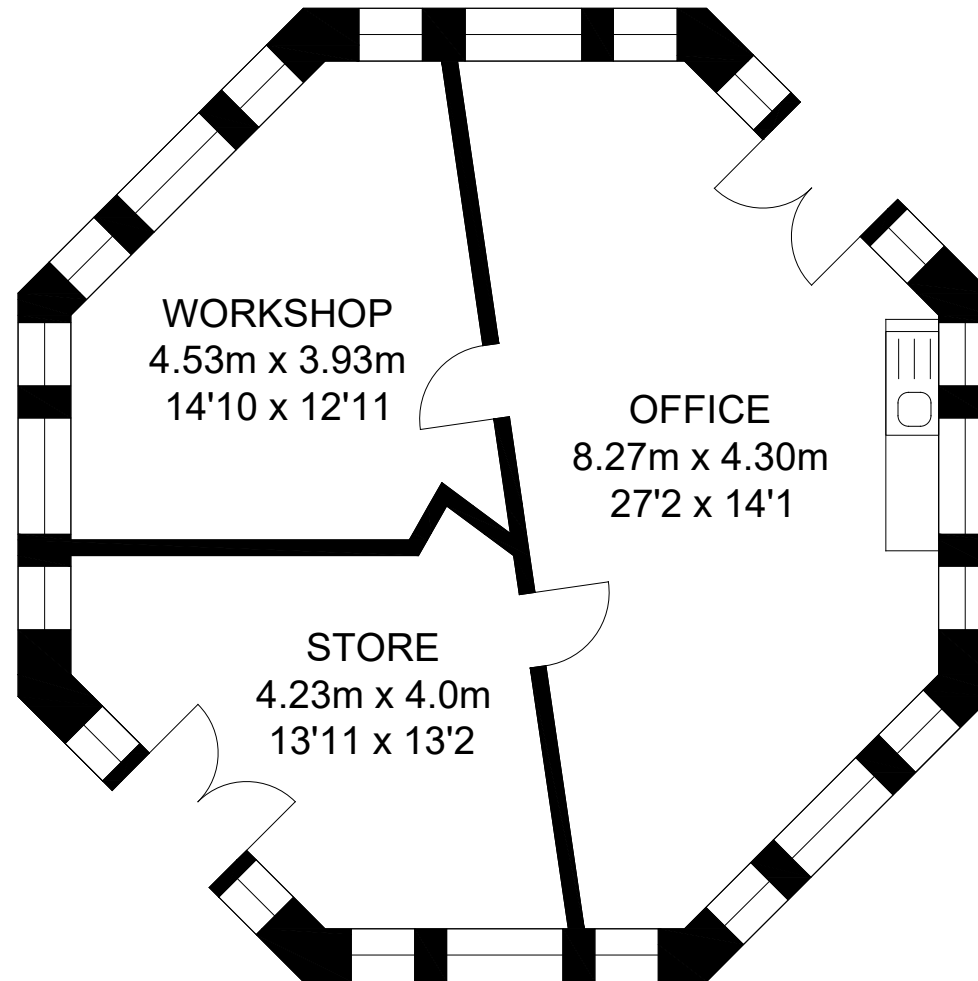

Sports Hall, Plymouth College, Plymouth, PL1 3JB

TOTAL FLOOR AREA 7602.55 SQ FT / 706.30 SQM

APPROX. GROSS INTERNAL FLOOR AREA 7602.55 SQ FT / 706.30 SQM

For illustrative purposes only. Not to scale.

Whilst every attempt has been made to ensure accuracy of the floor plan all measurements are approximate and no responsibility is taken for any error, omission or measurement.

Maintenance, Plymouth College, Plymouth, PL1 3JB

TOTAL FLOOR AREA 600.62 SQ FT / 55.80 SQM

APPROX. GROSS INTERNAL FLOOR AREA 600.62 SQ FT / 55.80 SQM

For illustrative purposes only. Not to scale.
Whilst every attempt has been made to ensure accuracy of the floor plan all measurements are approximate and no responsibility is taken for any error, omission or measurement.

Food Technology Centre, Plymouth College, Plymouth, PL1 3JB

TOTAL FLOOR AREA 600.62 SQ FT / 55.80 SQM

APPROX. GROSS INTERNAL FLOOR AREA 600.62 SQ FT / 55.80 SQM

For illustrative purposes only. Not to scale.

Whilst every attempt has been made to ensure accuracy of the floor plan all measurements are approximate and no responsibility is taken for any error, omission or measurement.